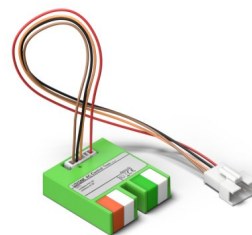

Datasheet

AC Control Tree for Gree

Part No: 100594

About the product

Integrates Gree air conditioning systems seamlessly into LOXONE – more comfort & over 30% less consumption through intelligent control.

Electrical Specifications

Supply voltage	10 ... 30 V DC
Power consumption	typ. 0.06 W, max. 0.07 W

Interfaces

LOXONE Tree	Connection with Miniserver / Tree Extension
-------------	---

Ambient Conditions

Temperature	-20 ... 65 °C / -4 ... 149 °F
Humidity	max. 95 % RH (non-condensing)
Ingress protection	IP20

Connection Terminals

Terminal type	24 V DC & Loxone Tree
	DG220B
Wire cross-section	0.28 ... 0.8 mm ² / AWG 23 ... 18
Stripping length	5 ... 6 mm / 0.2 ... 0.24"
Temperature resistance	-40 ... 105 °C / -40 ... 221 °F