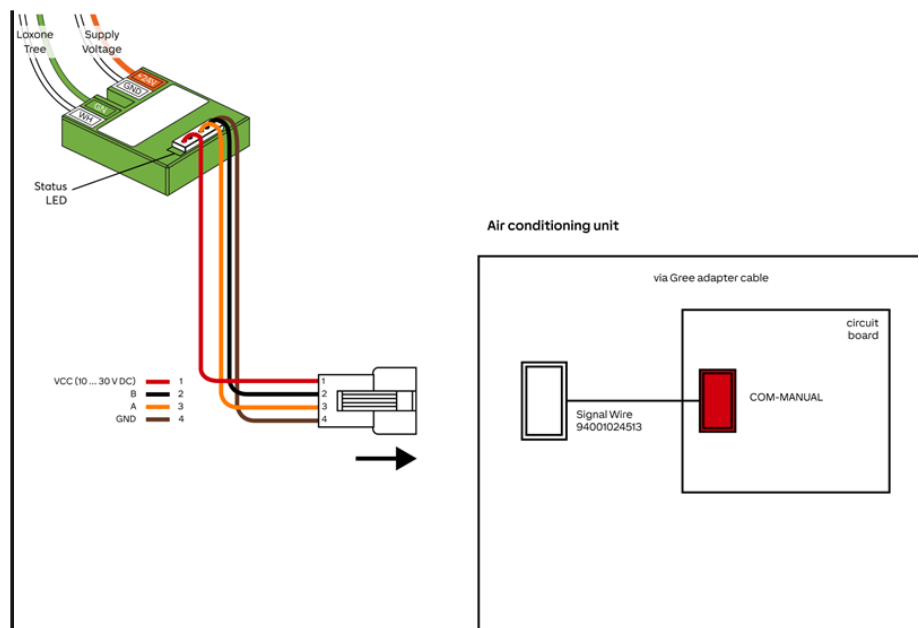

Electrical Specifications

Supply voltage	10 ... 30 V DC
Power consumption	typ. 0.06 W, max. 0.07 W

Interfaces

LOXONE Tree	Connection with Miniserver / Tree Extension
-------------	---

Ambient Conditions

Temperature	-20 ... 65 °C / -4 ... 149 °F
Humidity	max. 95 % RH (non-condensing)
Ingress protection	IP20

Connection Terminals

Terminal type	24 V DC & Loxone Tree
	DG220B
Wire cross-section	0.28 ... 0.8 mm ² / AWG 23 ... 18
Stripping length	5 ... 6 mm / 0.2 ... 0.24"
Temperature resistance	-40 ... 105 °C / -40 ... 221 °F

Connecting Cable

Wire cross-section	0.14 mm ² / AWG 26
Temperature resistance	80 °C / 176 °F
Length	300 mm / 11.81"
Part. No.	000581

Connection Diagram

Connection Diagram

Product Characteristics

Colours	Green: RAL 6018
Finish	Matte