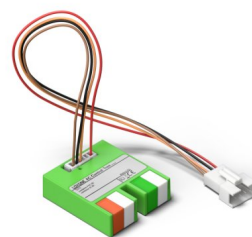

Certifications & Standards

Installation must be carried out by a qualified electrician in accordance with the relevant regulations.

Published by

Loxone Electronics GmbH
Smart Home 1
4154 Kollerschlag
Austria
Tel: +43 7287 7070-0
loxone.com

Loxone UK Ltd.
The Forum
Station Road
Theale, RG7 4RA
United Kingdom

Datenblatt

AC Control Tree for Gree

Part No: 100594

Über das Produkt

Bindet Gree-Klimaanlagen nahtlos in LOXONE ein – mehr Komfort & über 30 % weniger Verbrauch durch intelligente Steuerung.