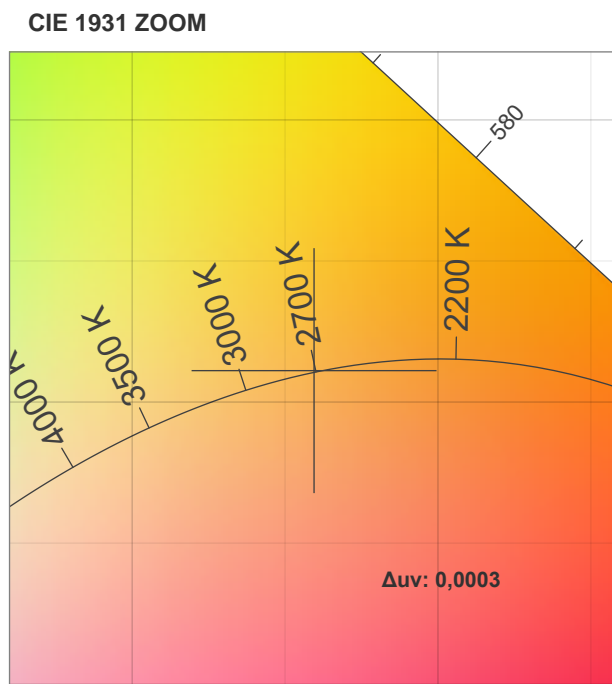

Light efficiency:

Light quality:

Color temperature:

Output: 1094 lm

Peak: 938 cd

Power: 9,9 W

PF: 1,0

Product name:

LED-Spot 24V, 10W, RGBW-2700K, CRI90

Item number:

E10112

Description:

Spectra

Dominante Wellenlänge: 621 und 451

TM-30: 92,0

CRI: 92,4 (R1-R8)