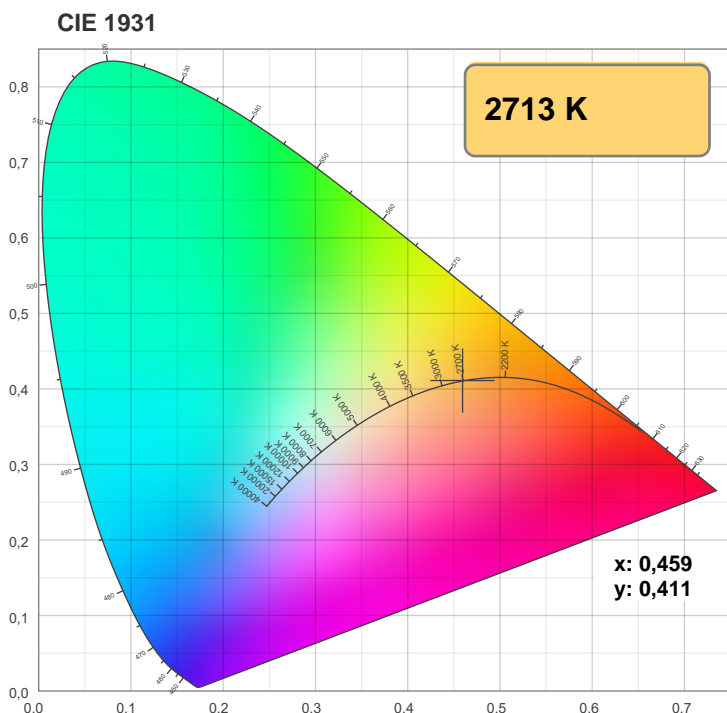

Light efficiency:

Light quality:

Color temperature:

Output: 1094 lm

Peak: 938 cd

Power: 9,9 W

PF: 1,0

Product name:

LED-Spot 24V, 10W, RGBW-2700K, CRI90

Item number:

E10112

Description:

Spectra

Dominante Wellenlänge: 621 und 451

TM-30: 92,0

CRI: 92,4 (R1-R8)