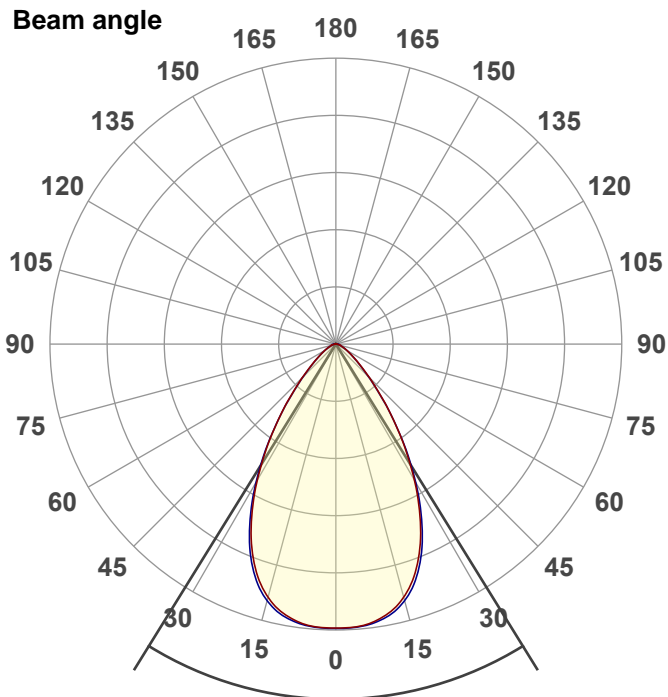

Light efficiency:

Light quality:

Color temperature:

Output: 1094 lm

Peak: 938 cd

Power: 9,9 W

PF: 1,0

Product name:

LED-Spot 24V, 10W, RGBW-2700K, CRI90

Item number:

E10112

Description:

Spectra

Dominante Wellenlänge: 621 und 451

TM-30: 92,0

CRI: 92,4 (R1-R8)