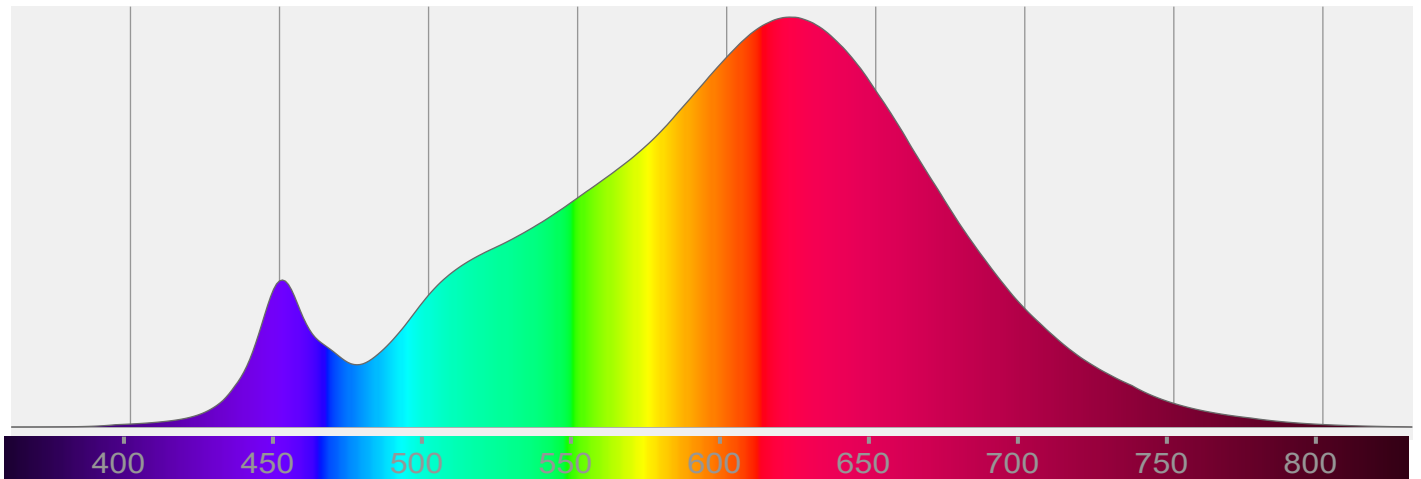

Light efficiency:

Light quality:

Color temperature:

Output: 1094 lm

Peak: 938 cd

Power: 9,9 W

PF: 1,0

Product name:

LED-Spot 24V, 10W, RGBW-2700K, CRI90

Item number:

E10112

Description:

Spectra

Dominante Wellenlänge: 621 und 451

TM-30: 92,0

CRI: 92,4 (R1-R8)