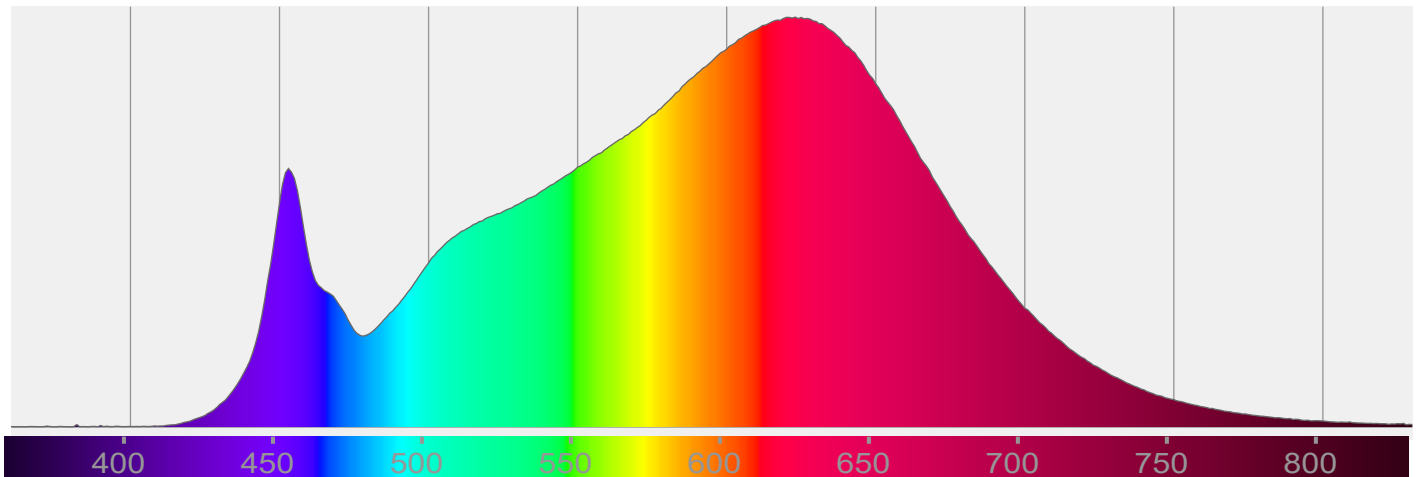

Light efficiency:

Light quality:

Color temperature:

Output: 551 lm

Peak: 346 cd

Power: 4,9 W

PF: 1,0

Product name:

LED-Spot 24V, MR16, 5W, Dim to Warm, 3000K-2200K, CRI90

Item number:

E10125

Description:

Spectra **72,5°**

Dominante Wellenlänge: 623 und 453

TM-30: 91,8

CRI: 93,7 (R1-R8)