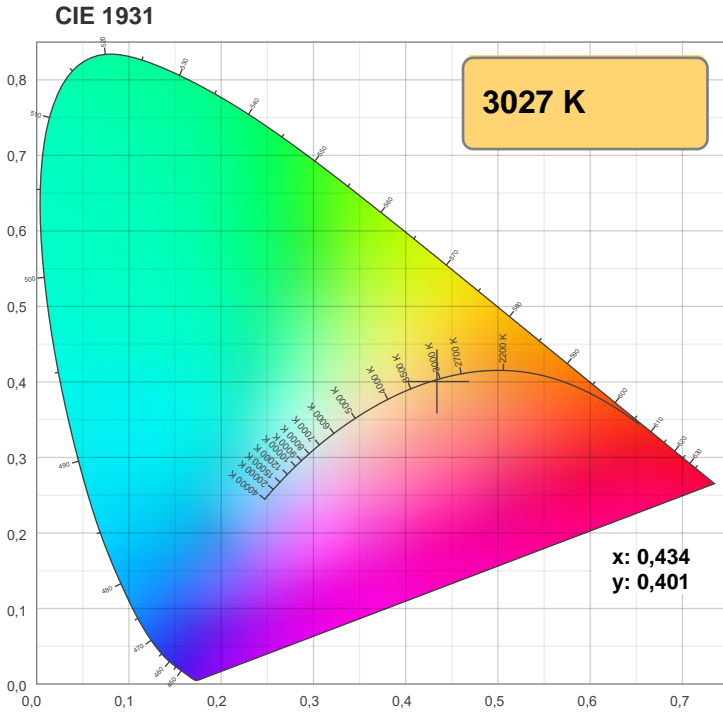

Light efficiency:

Light quality:

Color temperature:

Output: 551 lm

Peak: 346 cd

Power: 4,9 W

PF: 1,0

Product name:

LED-Spot 24V, MR16, 5W, Dim to Warm, 3000K-2200K, CRI90

Item number:

E10125

Description:

Spectra **72,5°**

Dominante Wellenlänge: 623 und 453

TM-30: 91,8

CRI: 93,7 (R1-R8)