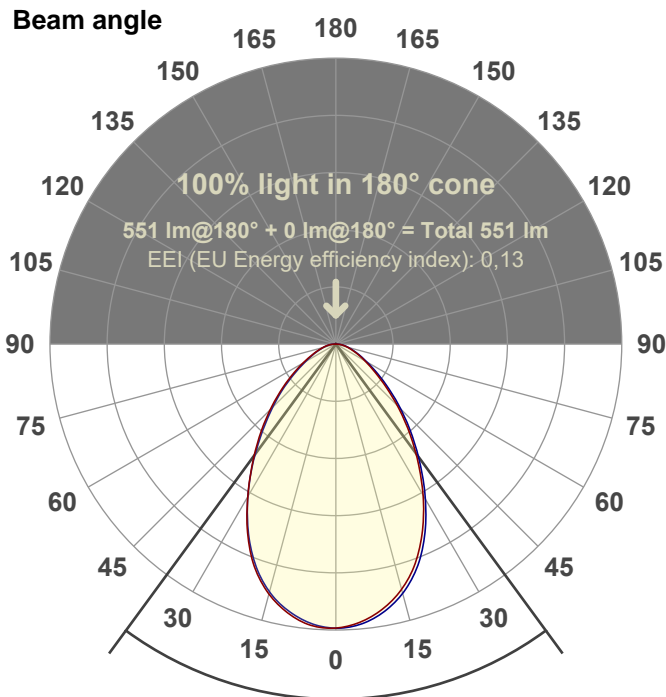

Light efficiency:

Light quality:

Color temperature:

Output: 551 lm

Peak: 346 cd

Power: 4,9 W

PF: 1,0

Product name:

LED-Spot 24V, MR16, 5W, Dim to Warm, 3000K-2200K, CRI90

Item number:

E10125

Description:

Spectra **72,5°**

Dominante Wellenlänge: 623 und 453

TM-30: 91,8

CRI: 93,7 (R1-R8)