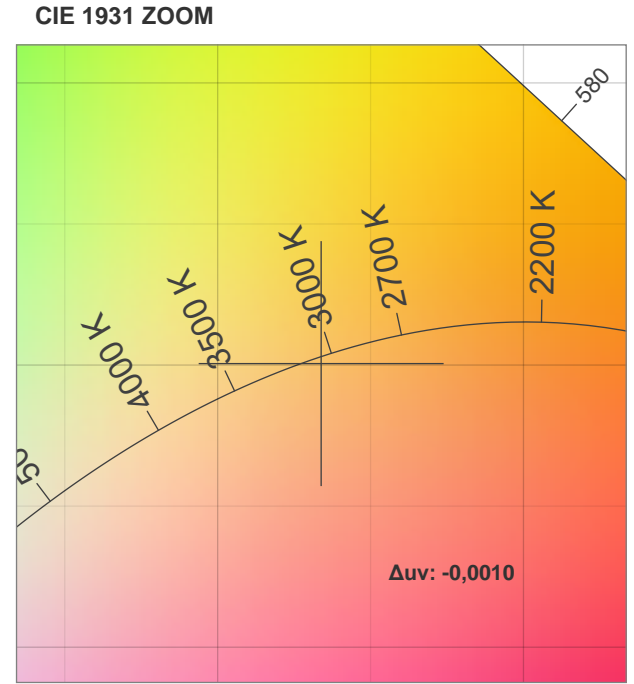

Light efficiency:

Light quality:

Color temperature:

Output: 551 lm

Peak: 346 cd

Power: 4,9 W

PF: 1,0

Product name:

LED-Spot 24V, MR16, 5W, Dim to Warm, 3000K-2200K, CRI90

Item number:

E10125

Description:

Spectra **72,5°**

Dominante Wellenlänge: 623 und 453

TM-30: 91,8

CRI: 93,7 (R1-R8)