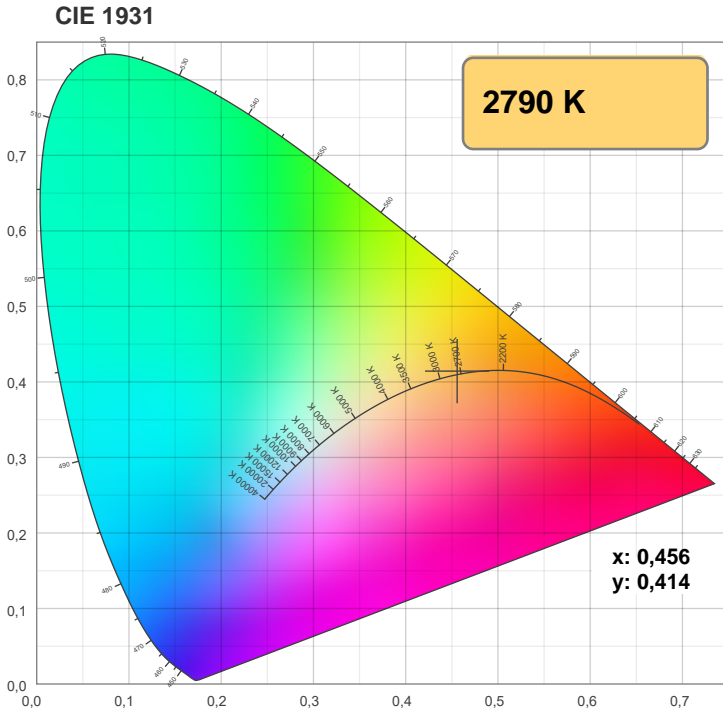

Light efficiency:

Light quality:

Color temperature:

Output: 783 lm

Peak: 588 cd

Power: 7,0 W

PF: 1,0

2700K

Product name:

LED-Spot 24V, MR16, 7W, 2700K, CRI90

Item number:

E10130

Description:

Spectra 64°

Dominante Wellenlänge: 630 und 451

TM-30: 92,6

CRI: 92,6 (R1-R8)