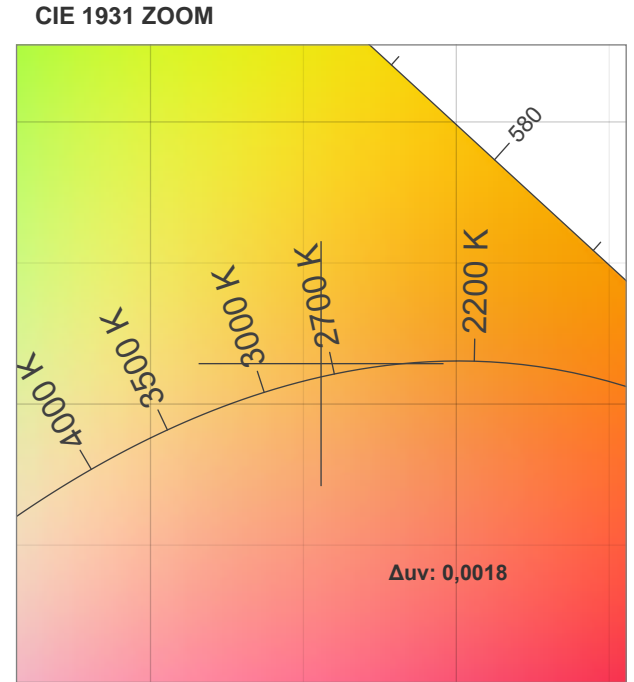

Light efficiency:

Light quality:

Color temperature:

Output: 783 lm

Peak: 588 cd

Power: 7,0 W

PF: 1,0

2700K

Product name:

LED-Spot 24V, MR16, 7W, 2700K, CRI90

Item number:

E10130

Description:

Spectra 64°

Dominante Wellenlänge: 630 und 451

TM-30: 92,6

CRI: 92,6 (R1-R8)