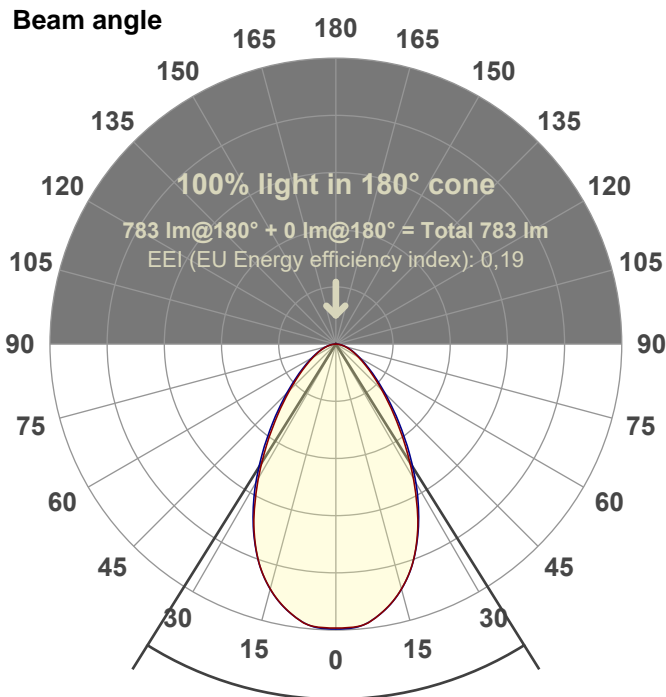

Light efficiency:

Light quality:

Color temperature:

Output: 783 lm

Peak: 588 cd

Power: 7,0 W

PF: 1,0

2700K

Product name:

LED-Spot 24V, MR16, 7W, 2700K, CRI90

Item number:

E10130

Description:

Spectra 64°

Dominante Wellenlänge: 630 und 451

TM-30: 92,6