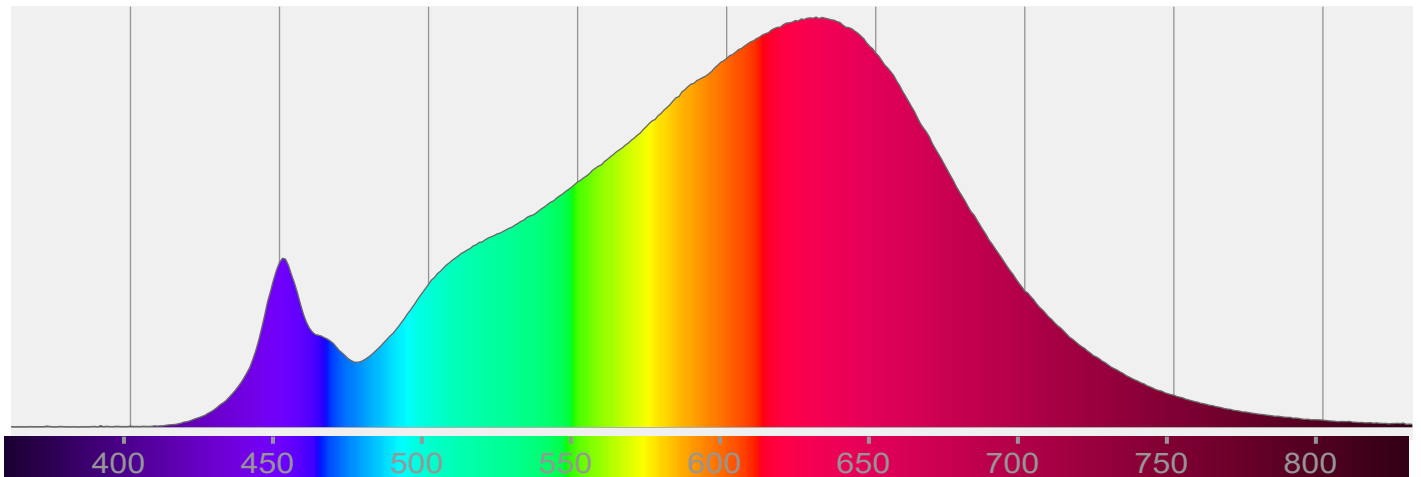

Light efficiency:

Light quality:

Color temperature:

Output: 783 lm

Peak: 588 cd

Power: 7,0 W

PF: 1,0

2700K

Product name:

LED-Spot 24V, MR16, 7W, 2700K, CRI90

Item number:

E10130

Description:

Spectra 64°

Dominante Wellenlänge: 630 und 451

TM-30: 92,6

CRI: 92,6 (R1-R8)