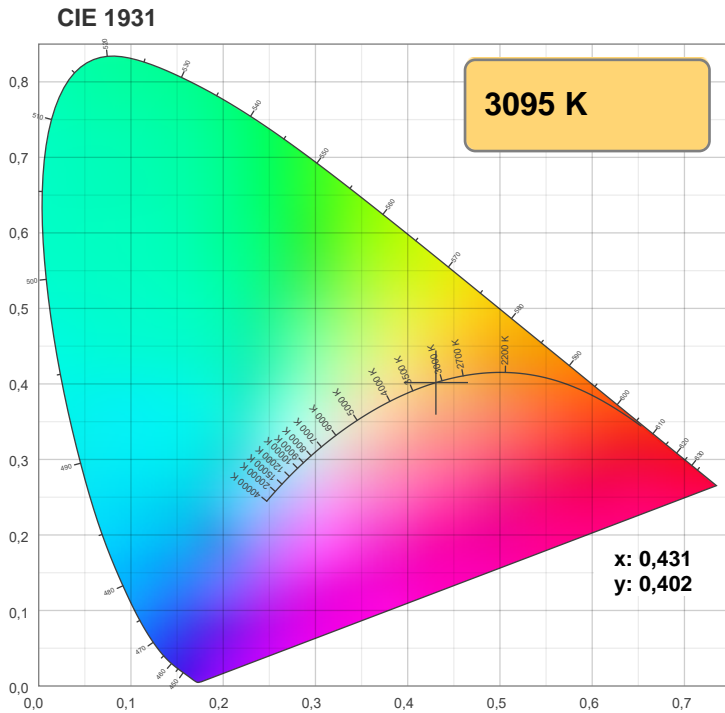

Light efficiency:

Light quality:

Color temperature:

Output: 562 lm

Peak: 431 cd

Power: 5,0 W

PF: 1,0

3000K

Product name:

LED-Spot 24V, MR16, 5W, 3000K, CRI90

Item number:

E10121

Description:

Spectra **63,6°**

Dominante Wellenlänge: 627 und 453

TM-30: 91,3

CRI: 93,1 (R1-R8)