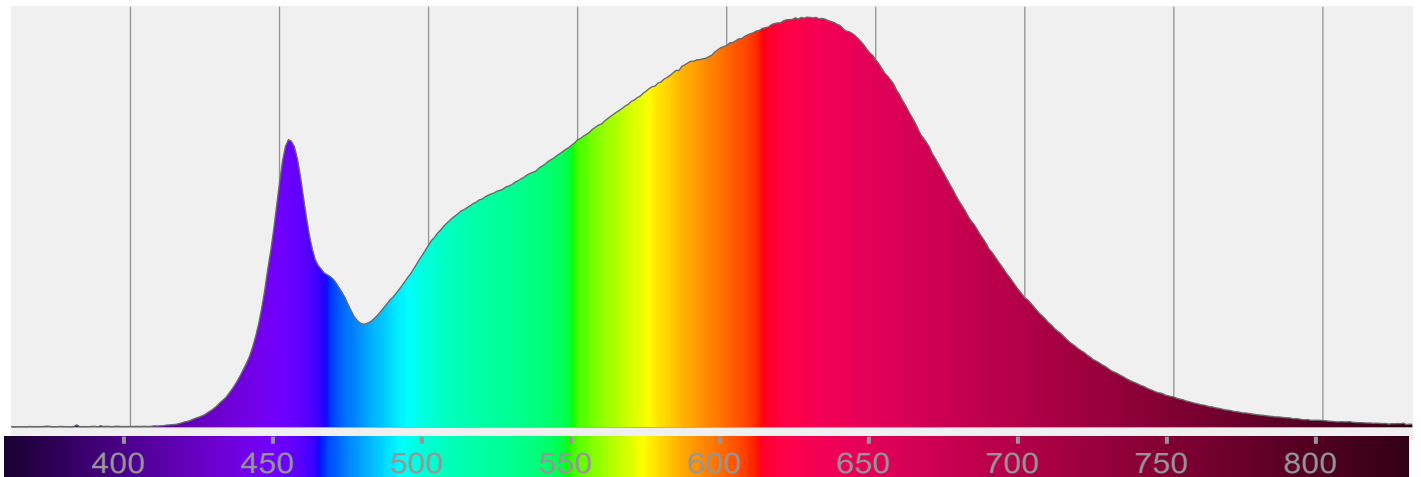

Light efficiency:

Light quality:

Color temperature:

Output: 562 lm

Peak: 431 cd

Power: 5,0 W

PF: 1,0

3000K

Product name:

LED-Spot 24V, MR16, 5W, 3000K, CRI90

Item number:

E10121

Description:

Spectra **63,6°**

Dominante Wellenlänge: 627 und 453

TM-30: 91,3

CRI: 93,1 (R1-R8)