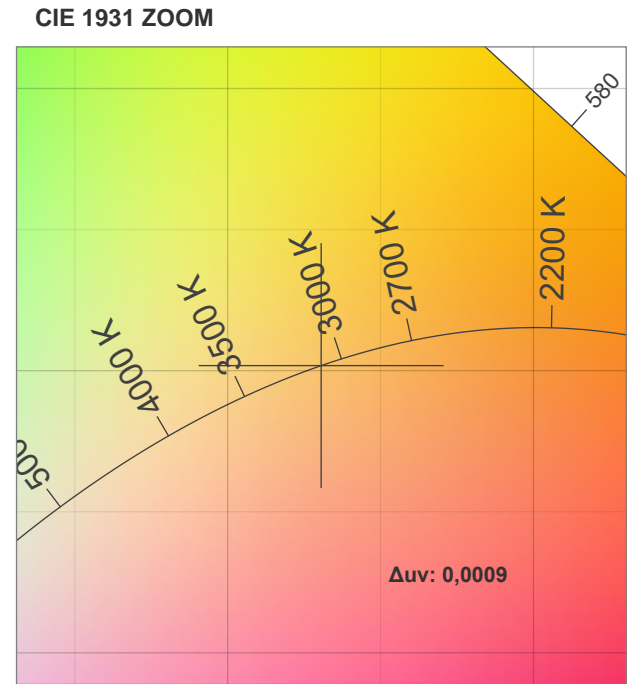

Light efficiency:

Light quality:

Color temperature:

Output: 562 lm

Peak: 431 cd

Power: 5,0 W

PF: 1,0

3000K

Product name:

LED-Spot 24V, MR16, 5W, 3000K, CRI90

Item number:

E10121

Description:

Spectra **63,6°**

Dominante Wellenlänge: 627 und 453

TM-30: 91,3

CRI: 93,1 (R1-R8)