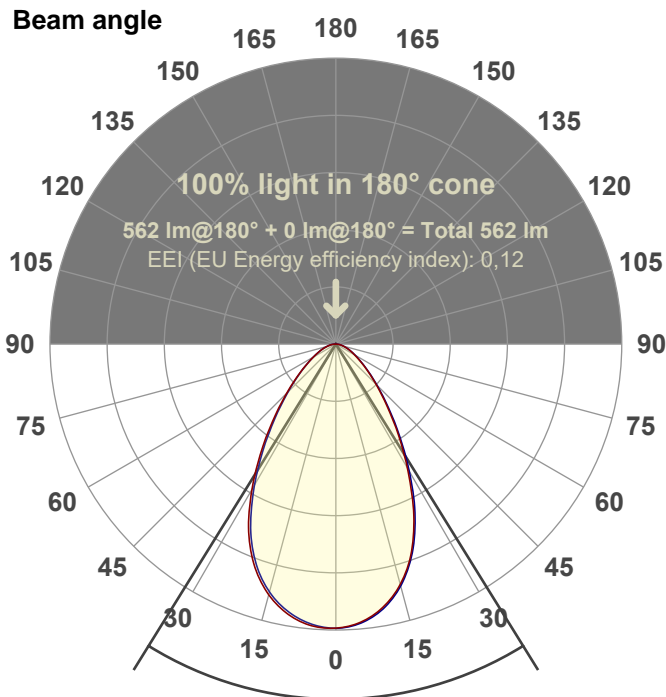

Light efficiency:

Light quality:

Color temperature:

Output: 562 lm

Peak: 431 cd

Power: 5,0 W

PF: 1,0

3000K

Product name:

LED-Spot 24V, MR16, 5W, 3000K, CRI90

Item number:

E10121

Description:

Spectra **63,6°**

Dominante Wellenlänge: 627 und 453

TM-30: 91,3

CRI: 93,1 (R1-R8)