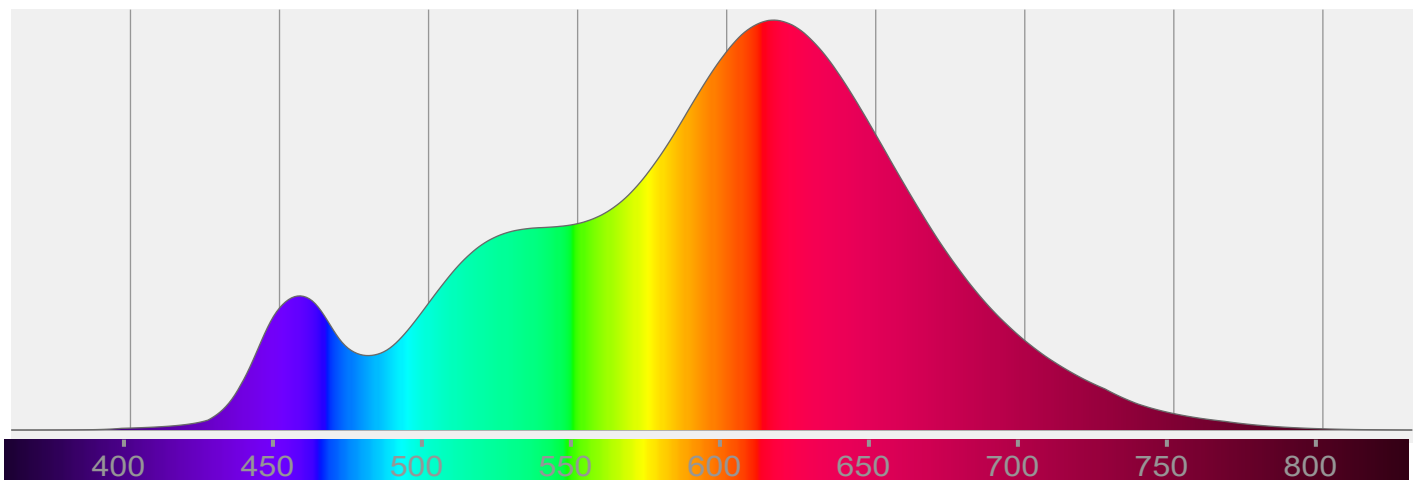

Light efficiency:

Light quality:

Color temperature:

Output: 1053 lm

Peak: 918 cd

Power: 9,9 W

PF: 1,0

Product name:

**LED-Spot 24V, 10W, 2200K-5700K, CRI90**

Item number:

**E10114**

Description:

Spectra

Dominante Wellenlänge: 616 und 539

TM-30: 91,9

CRI: 93,2 (R1-R8)

Light efficiency:

Light quality:

Color temperature:

Output: 1161 lm

Peak: 1110 cd

Power: 9,9 W

PF: 1,0

Product name:

**LED-Spot 24V, 10W, 2200K-5700K, CRI90**

Item number:

**E10114**

Description:

Spectra

Dominante Wellenlänge: 457 und 524

**TM-30: 88,5**

**CRI: 93,2 (R1-R8)**