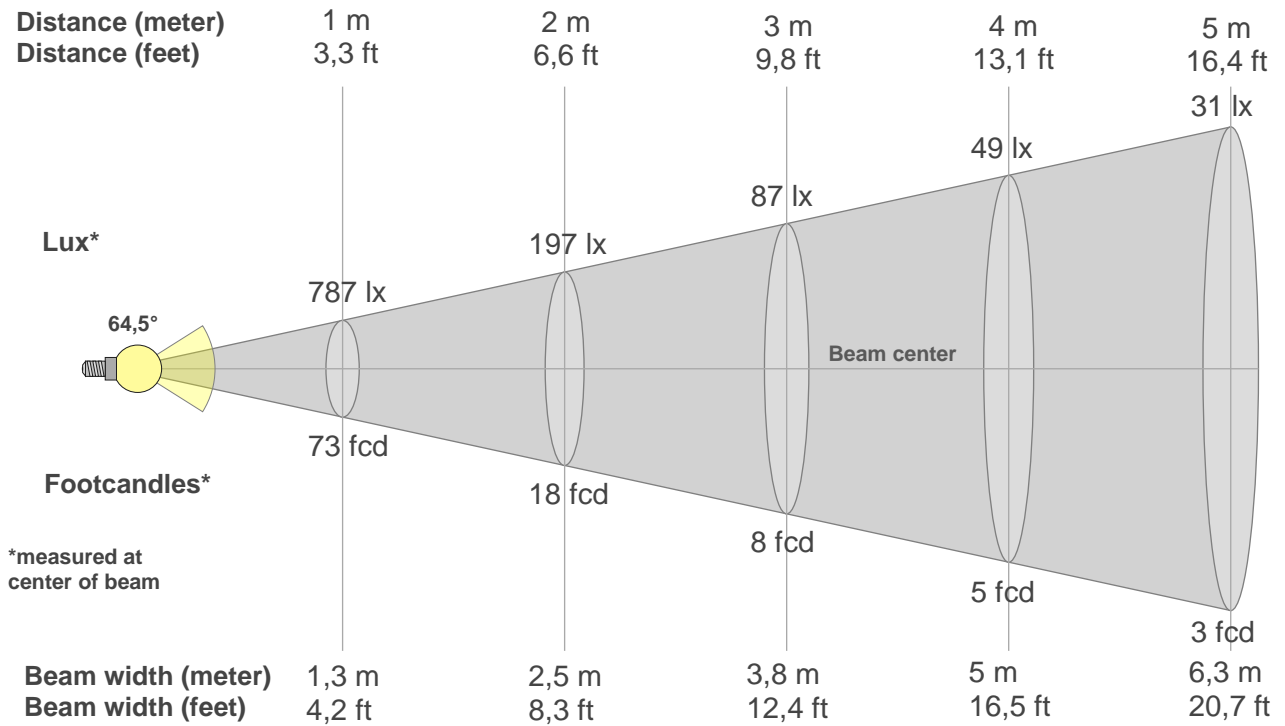

Light efficiency:

Light quality:

Color temperature:

Output: 1053 lm

Peak: 918 cd

Power: 9,9 W

PF: 1,0

Product name:

**LED-Spot 24V, 10W, 2200K-5700K, CRI90**

Item number:

**E10114**

Description:

Spectra

Dominante Wellenlänge: 616 und 539

TM-30: 91,9

CRI: 93,2 (R1-R8)

Light efficiency:

Light quality:

Color temperature:

Output: 1161 lm

Peak: 1110 cd

Power: 9,9 W

PF: 1,0

Product name:

**LED-Spot 24V, 10W, 2200K-5700K, CRI90**

Item number:

**E10114**

Description:

Spectra

Dominante Wellenlänge: 457 und 524

**TM-30: 88,5**

**CRI: 93,2 (R1-R8)**