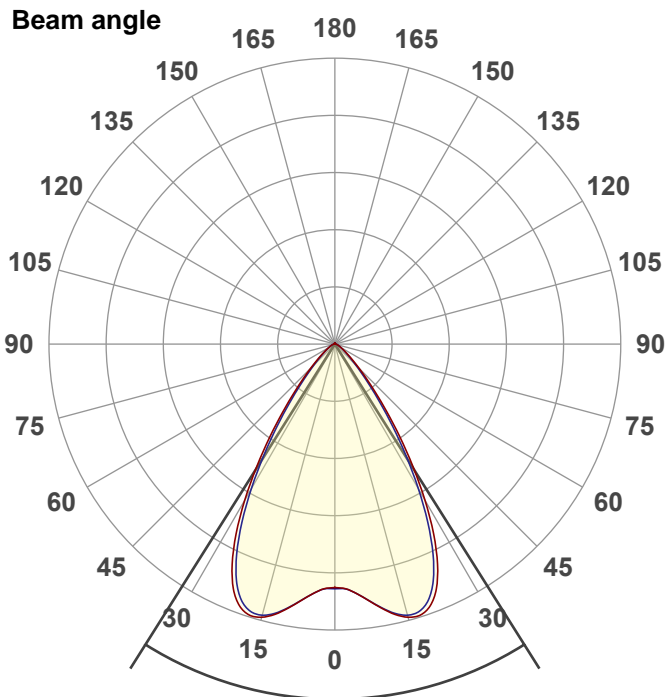

Light efficiency:

Light quality:

Color temperature:

Output: 1053 lm

Peak: 918 cd

Power: 9,9 W

PF: 1,0

Product name:

**LED-Spot 24V, 10W, 2200K-5700K, CRI90**

Item number:

**E10114**

Description:

Spectra

Dominante Wellenlänge: 616 und 539

TM-30: 91,9

CRI: 93,2 (R1-R8)

Light efficiency:

Light quality:

Color temperature:

Output: 1161 lm

Peak: 1110 cd

Power: 9,9 W

PF: 1,0

Product name:

**LED-Spot 24V, 10W, 2200K-5700K, CRI90**

Item number:

**E10114**

Description:

Spectra

Dominante Wellenlänge: 457 und 524

**TM-30: 88,5**

**CRI: 93,2 (R1-R8)**