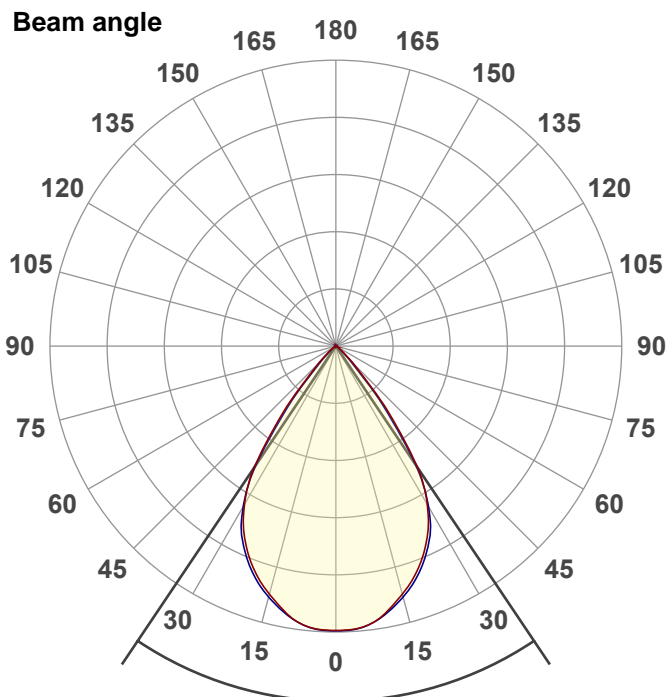

Light efficiency:

Light quality:

Color temperature:

Output: 1053 lm

Peak: 918 cd

Power: 9,9 W

PF: 1,0

Product name:

**LED-Spot 24V, 10W, 2200K-5700K, CRI90**

Item number:

**E10114**

Description:

Spectra

Dominante Wellenlänge: 616 und 539

TM-30: 91,9

CRI: 93,2 (R1-R8)

Light efficiency:

Light quality:

Color temperature:

Output: 1161 lm

Peak: 1110 cd

Power: 9,9 W

PF: 1,0

Product name:

**LED-Spot 24V, 10W, 2200K-5700K, CRI90**

Item number:

**E10114**

Description:

Spectra

Dominante Wellenlänge: 457 und 524

**TM-30: 88,5**

**CRI: 93,2 (R1-R8)**