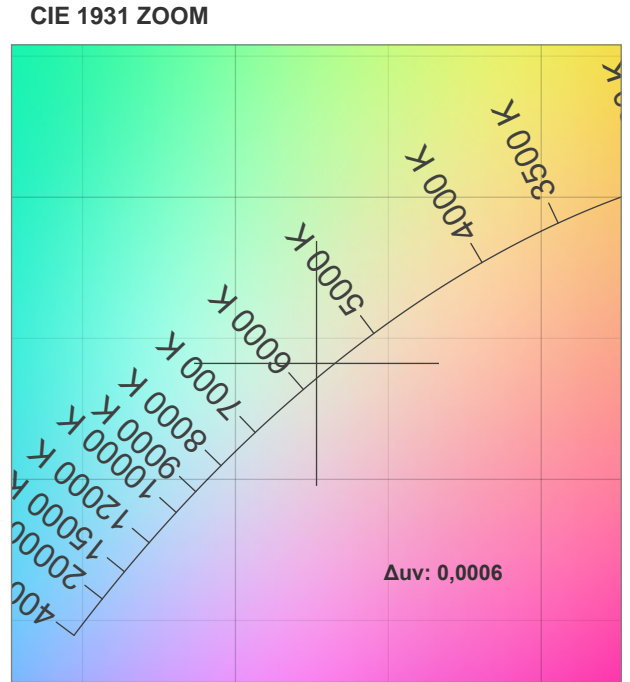

Light efficiency:

Light quality:

Color temperature:

Output: 1053 lm

Peak: 918 cd

Power: 9,9 W

PF: 1,0

Product name:

**LED-Spot 24V, 10W, 2200K-5700K, CRI90**

Item number:

**E10114**

Description:

Spectra

Dominante Wellenlänge: 616 und 539

TM-30: 91,9

CRI: 93,2 (R1-R8)

Light efficiency:

Light quality:

Color temperature:

Output: 1161 lm

Peak: 1110 cd

Power: 9,9 W

PF: 1,0

Product name:

**LED-Spot 24V, 10W, 2200K-5700K, CRI90**

Item number:

**E10114**

Description:

Spectra

Dominante Wellenlänge: 457 und 524

**TM-30: 88,5**

**CRI: 93,2 (R1-R8)**