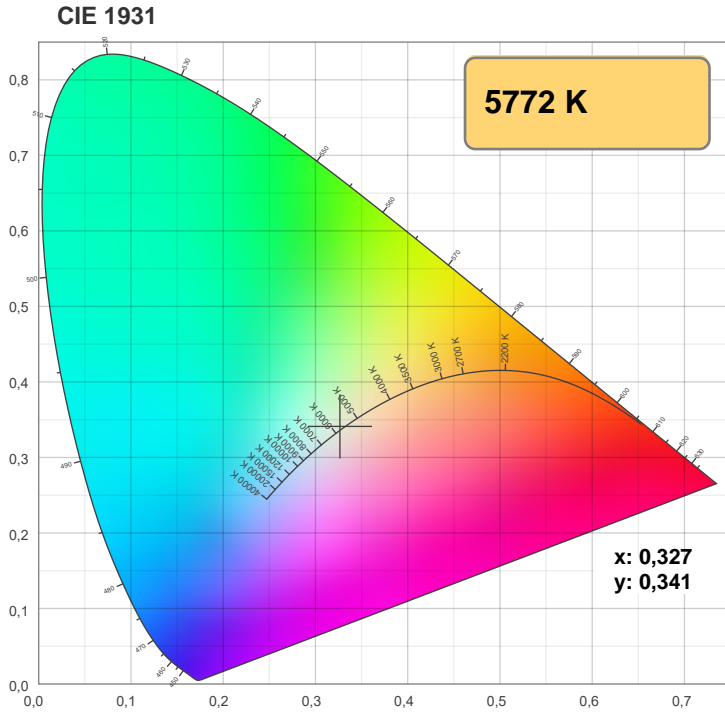

Light efficiency:

Light quality:

Color temperature:

Output: 1053 lm

Peak: 918 cd

Power: 9,9 W

PF: 1,0

Product name:

**LED-Spot 24V, 10W, 2200K-5700K, CRI90**

Item number:

**E10114**

Description:

Spectra

Dominante Wellenlänge: 616 und 539

TM-30: 91,9

CRI: 93,2 (R1-R8)

Light efficiency:

Light quality:

Color temperature:

Output: 1161 lm

Peak: 1110 cd

Power: 9,9 W

PF: 1,0

Product name:

**LED-Spot 24V, 10W, 2200K-5700K, CRI90**

Item number:

**E10114**

Description:

Spectra

Dominante Wellenlänge: 457 und 524

**TM-30: 88,5**

**CRI: 93,2 (R1-R8)**