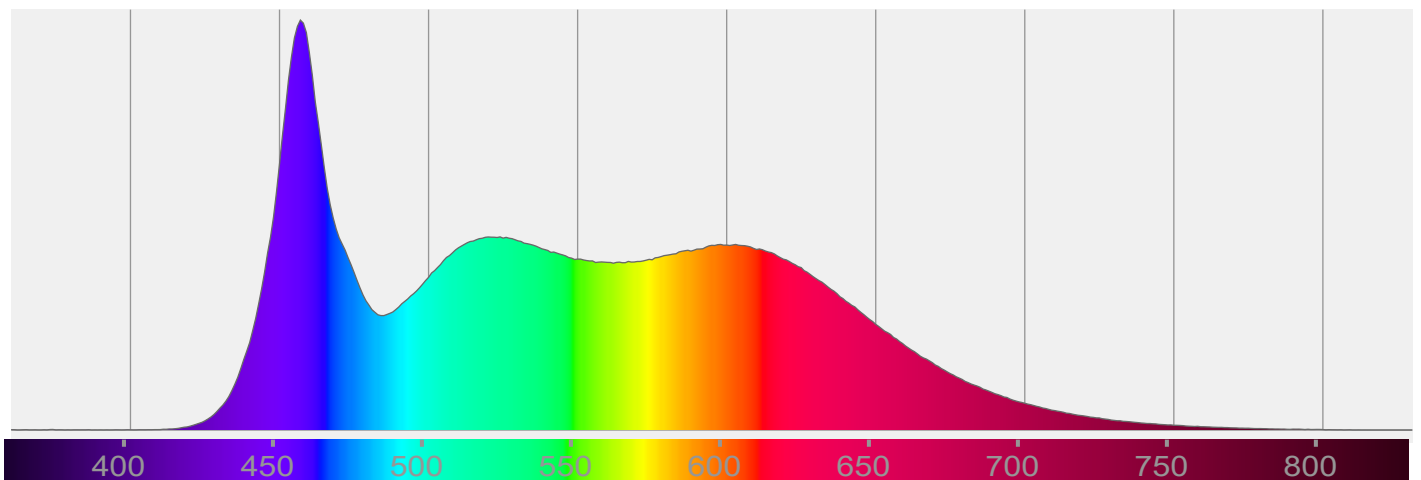

Light efficiency:

Light quality:

Color temperature:

Output: 1053 lm

Peak: 918 cd

Power: 9,9 W

PF: 1,0

Product name:

**LED-Spot 24V, 10W, 2200K-5700K, CRI90**

Item number:

**E10114**

Description:

Spectra

Dominante Wellenlänge: 616 und 539

TM-30: 91,9

CRI: 93,2 (R1-R8)

Light efficiency:

Light quality:

Color temperature:

Output: 1161 lm

Peak: 1110 cd

Power: 9,9 W

PF: 1,0

Product name:

**LED-Spot 24V, 10W, 2200K-5700K, CRI90**

Item number:

**E10114**

Description:

Spectra

Dominante Wellenlänge: 457 und 524

**TM-30: 88,5**

**CRI: 93,2 (R1-R8)**