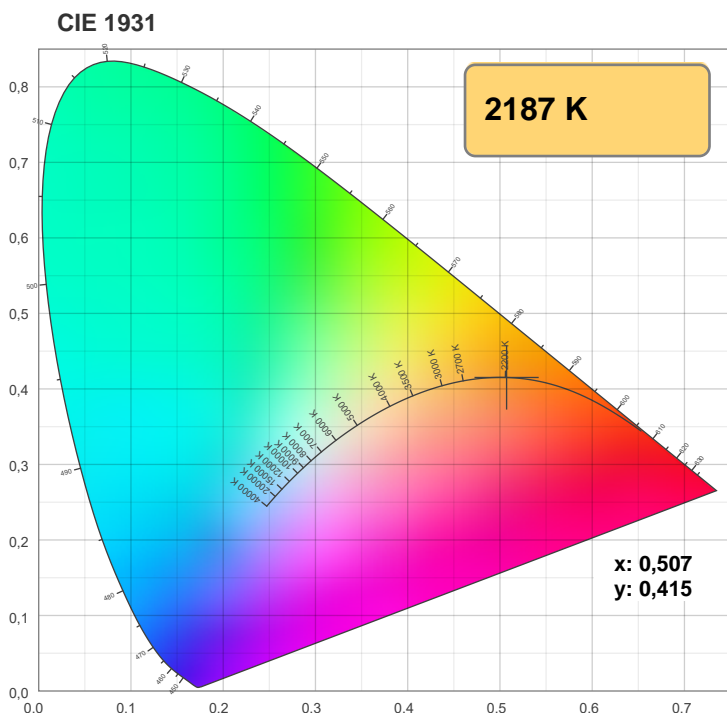

Light efficiency:

Light quality:

Color temperature:

Output: 1053 lm

Peak: 918 cd

Power: 9,9 W

PF: 1,0

Product name:

**LED-Spot 24V, 10W, 2200K-5700K, CRI90**

Item number:

**E10114**

Description:

Spectra

Dominante Wellenlänge: 616 und 539

TM-30: 91,9

CRI: 93,2 (R1-R8)

Light efficiency:

Light quality:

Color temperature:

Output: 1161 lm

Peak: 1110 cd

Power: 9,9 W

PF: 1,0

Product name:

**LED-Spot 24V, 10W, 2200K-5700K, CRI90**

Item number:

**E10114**

Description:

Spectra

Dominante Wellenlänge: 457 und 524

**TM-30: 88,5**

**CRI: 93,2 (R1-R8)**