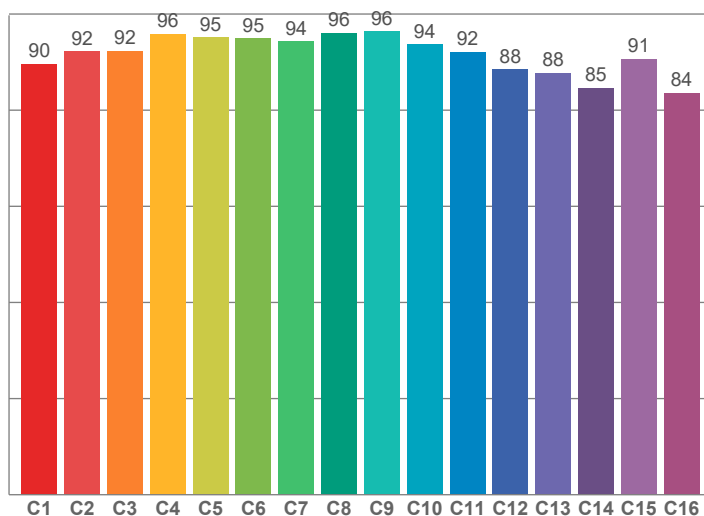

Light efficiency:

Light quality:

Color temperature:

Output: 1053 lm

Peak: 918 cd

Power: 9,9 W

PF: 1,0

Product name:

**LED-Spot 24V, 10W, 2200K-5700K, CRI90**

Item number:

**E10114**

Description:

Spectra

Dominante Wellenlänge: 616 und 539

TM-30: 91,9

CRI: 93,2 (R1-R8)

Light efficiency:

Light quality:

Color temperature:

Output: 1161 lm

Peak: 1110 cd

Power: 9,9 W

PF: 1,0

Product name:

**LED-Spot 24V, 10W, 2200K-5700K, CRI90**

Item number:

**E10114**

Description:

Spectra

Dominante Wellenlänge: 457 und 524

**TM-30: 88,5**

**CRI: 93,2 (R1-R8)**