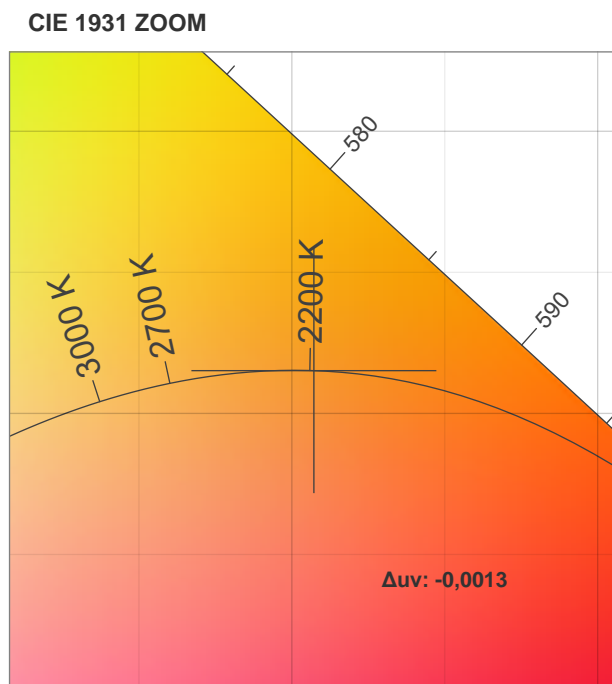

Light efficiency:

Light quality:

Color temperature:

Output: 1053 lm

Peak: 918 cd

Power: 9,9 W

PF: 1,0

Product name:

**LED-Spot 24V, 10W, 2200K-5700K, CRI90**

Item number:

**E10114**

Description:

Spectra

Dominante Wellenlänge: 616 und 539

TM-30: 91,9

CRI: 93,2 (R1-R8)

Light efficiency:

Light quality:

Color temperature:

Output: 1161 lm

Peak: 1110 cd

Power: 9,9 W

PF: 1,0

Product name:

**LED-Spot 24V, 10W, 2200K-5700K, CRI90**

Item number:

**E10114**

Description:

Spectra

Dominante Wellenlänge: 457 und 524

**TM-30: 88,5**

**CRI: 93,2 (R1-R8)**