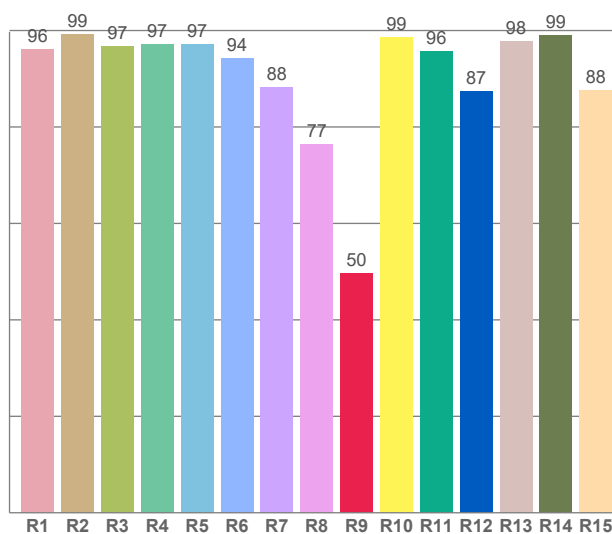

Light efficiency:

Light quality:

Color temperature:

Output: 1053 lm

Peak: 918 cd

Power: 9,9 W

PF: 1,0

Product name:

**LED-Spot 24V, 10W, 2200K-5700K, CRI90**

Item number:

**E10114**

Description:

Spectra

Dominante Wellenlänge: 616 und 539

TM-30: 91,9

CRI: 93,2 (R1-R8)

Light efficiency:

Light quality:

Color temperature:

Output: 1161 lm

Peak: 1110 cd

Power: 9,9 W

PF: 1,0

Product name:

**LED-Spot 24V, 10W, 2200K-5700K, CRI90**

Item number:

**E10114**

Description:

Spectra

Dominante Wellenlänge: 457 und 524

**TM-30: 88,5**

**CRI: 93,2 (R1-R8)**