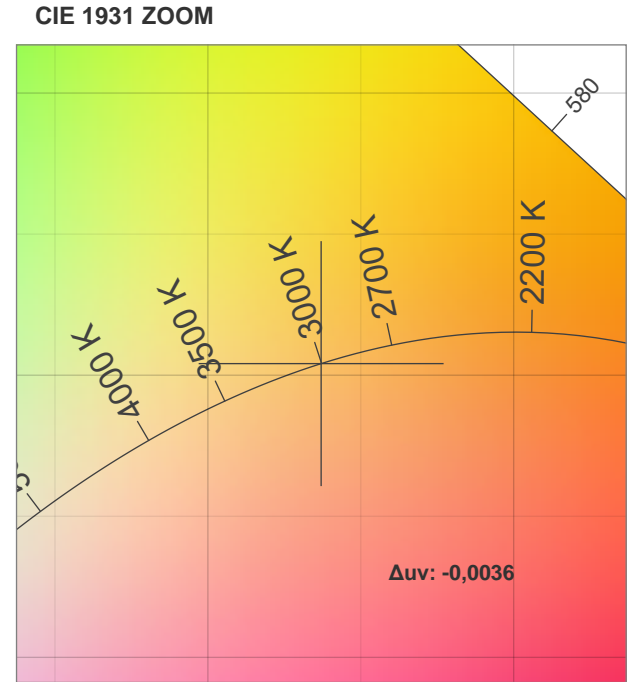

Light efficiency:

Light quality:

Color temperature:

Output: 584 lm

Peak: 492 cd

Power: 4,9 W

PF: 1,0

Beam angle

Product name:

LED-SwingSpot 24V, 5W, Dim to Warm, CRI90

Item number:

E10097

Description:

Emilum-Swing-Spot

Spectra

Dominante Wellenlänge: 625 und 455

TM-30: 92,4

CRI: 94,0 (R1-R8)