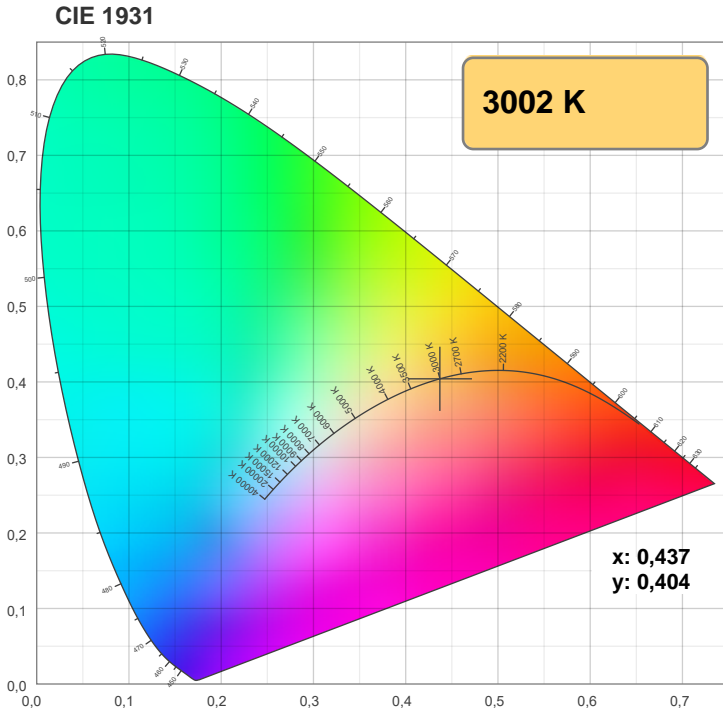

Light efficiency:

Light quality:

Color temperature:

Output: 584 lm

Peak: 492 cd

Power: 4,9 W

PF: 1,0

Beam angle

Product name:

LED-SwingSpot 24V, 5W, Dim to Warm, CRI90

Item number:

E10097

Description:

Emilum-Swing-Spot

Spectra

Dominante Wellenlänge: 625 und 455

TM-30: 92,4

CRI: 94,0 (R1-R8)