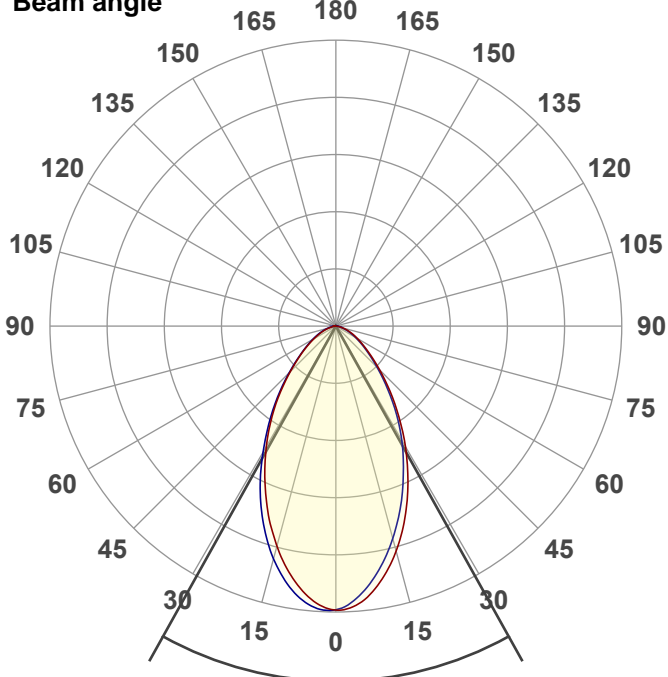

Light efficiency:

Light quality:

Color temperature:

Output: 584 lm

Peak: 492 cd

Power: 4,9 W

PF: 1,0

Beam angle

Product name:

LED-SwingSpot 24V, 5W, Dim to Warm, CRI90

Item number:

E10097

Description:

Emilum-Swing-Spot

Spectra

Dominante Wellenlänge: 625 und 455

TM-30: 92,4

CRI: 94,0 (R1-R8)