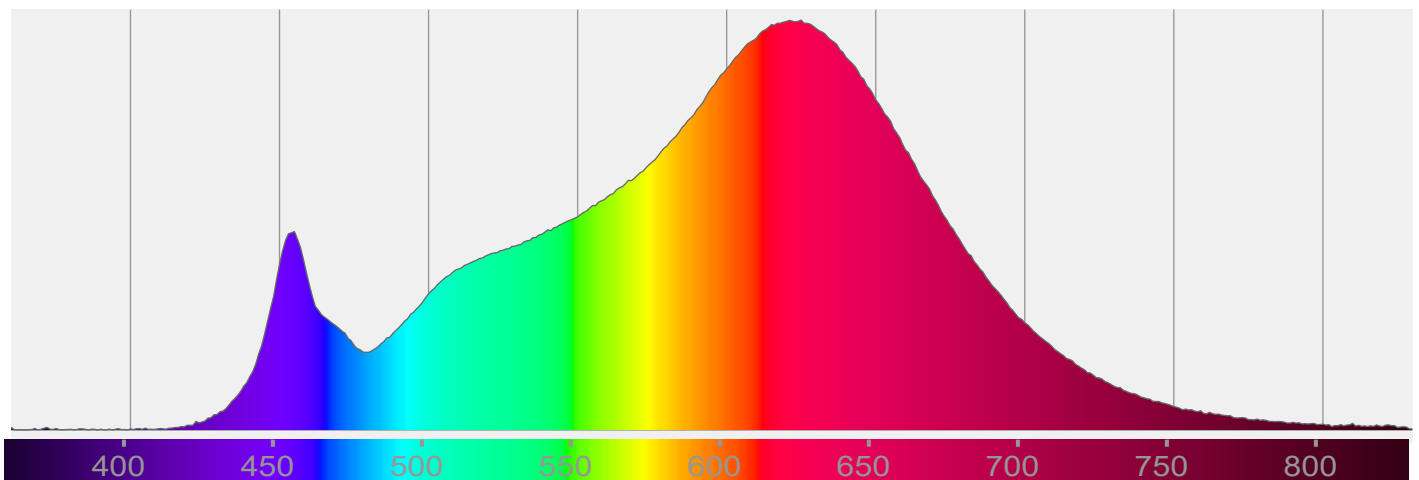

Light efficiency:

Light quality:

Color temperature:

Output: 584 lm

Peak: 492 cd

Power: 4,9 W

PF: 1,0

Beam angle

Product name:

LED-SwingSpot 24V, 5W, Dim to Warm, CRI90

Item number:

E10097

Description:

Emilum-Swing-Spot

Spectra

Dominante Wellenlänge: 625 und 455

TM-30: 92,4

CRI: 94,0 (R1-R8)