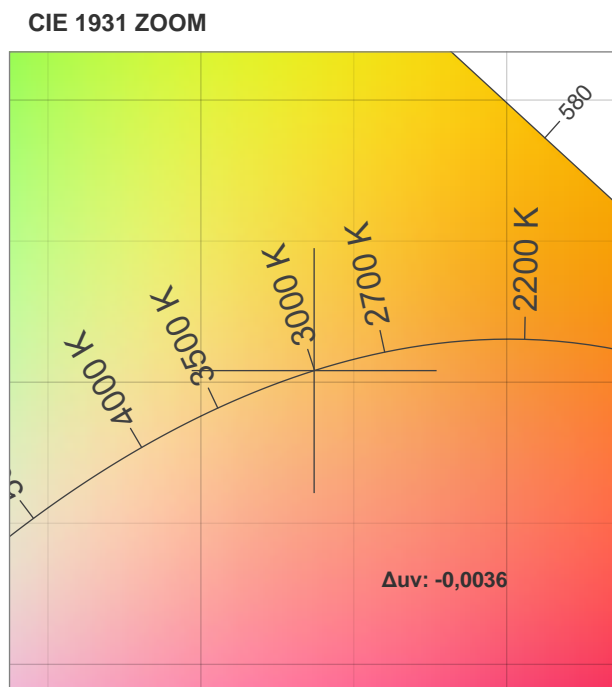

Light efficiency:

Light quality:

Color temperature:

Output: 584 lm

Peak: 492 cd

Power: 4,9 W

PF: 1,0

Beam angle

Product name:

**LED-SwingSpot 24V, 5W, 3000K, CRI90**

Item number:

**E10073**

Description:

**Emilum-Swing-Spot**

Spectra

Dominante Wellenlänge: 625 und 455

TM-30: 92,4

CRI: 94,0 (R1-R8)