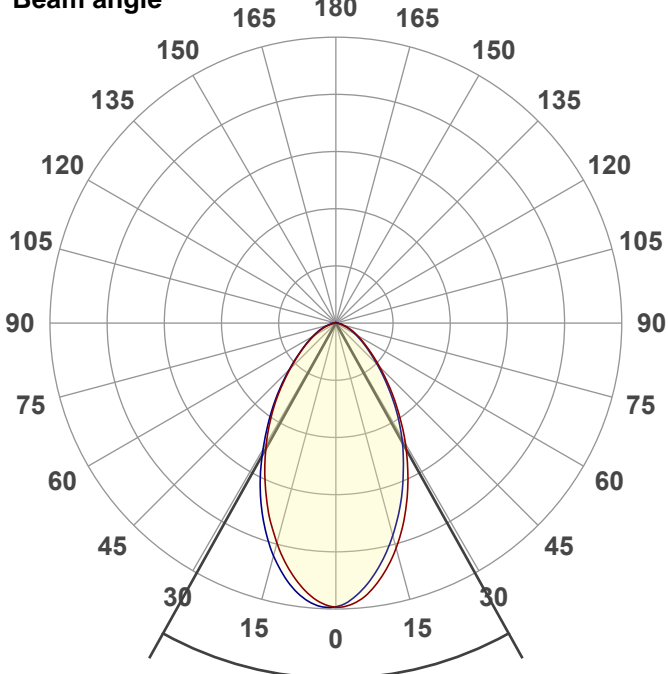

Light efficiency:

Light quality:

Color temperature:

Output: 584 lm

Peak: 492 cd

Power: 4,9 W

PF: 1,0

Beam angle

Product name:

**LED-SwingSpot 24V, 5W, 3000K, CRI90**

Item number:

**E10073**

Description:

**Emilum-Swing-Spot**

Spectra

Dominante Wellenlänge: 625 und 455

TM-30: 92,4

CRI: 94,0 (R1-R8)