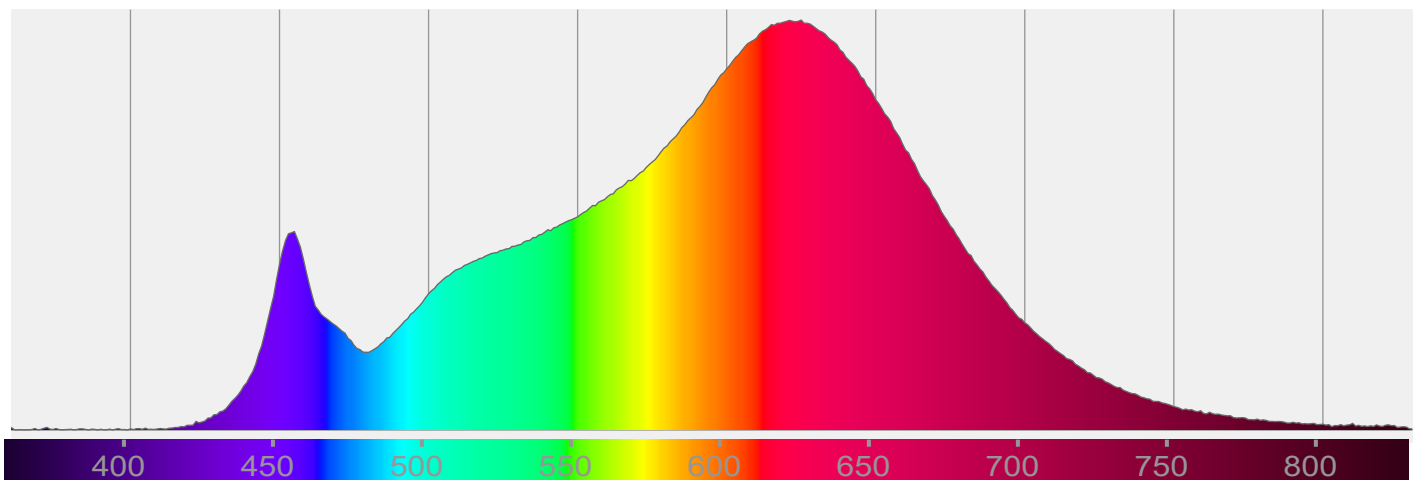

Light efficiency:

Light quality:

Color temperature:

Output: 584 lm

Peak: 492 cd

Power: 4,9 W

PF: 1,0

Beam angle

Product name:

**LED-SwingSpot 24V, 5W, 3000K, CRI90**

Item number:

**E10073**

Description:

**Emilum-Swing-Spot**

Spectra

Dominante Wellenlänge: 625 und 455

TM-30: 92,4

CRI: 94,0 (R1-R8)