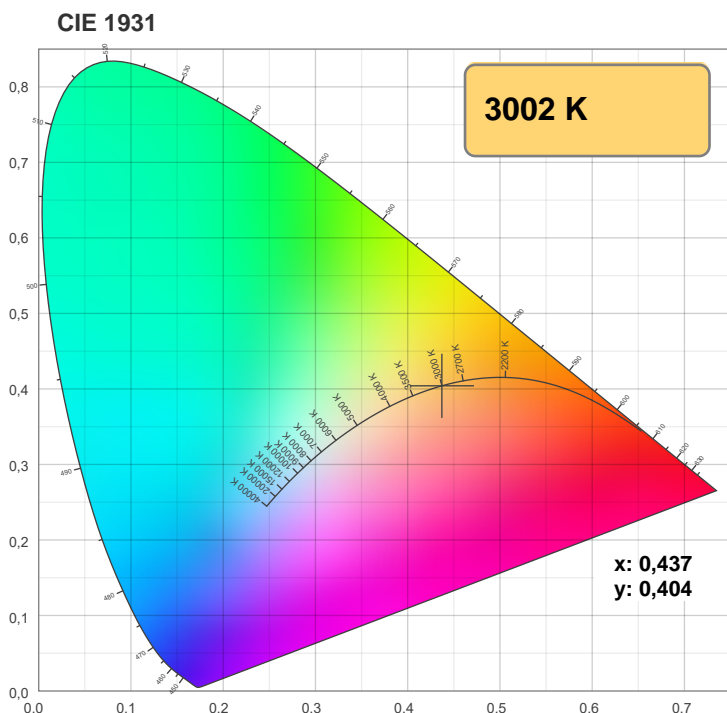

Light efficiency:

Light quality:

Color temperature:

Output: 584 lm

Peak: 492 cd

Power: 4,9 W

PF: 1,0

Beam angle

Product name:

**LED-SwingSpot 24V, 5W, 3000K, CRI90**

Item number:

**E10073**

Description:

**Emilum-Swing-Spot**

Spectra

Dominante Wellenlänge: 625 und 455

TM-30: 92,4

CRI: 94,0 (R1-R8)