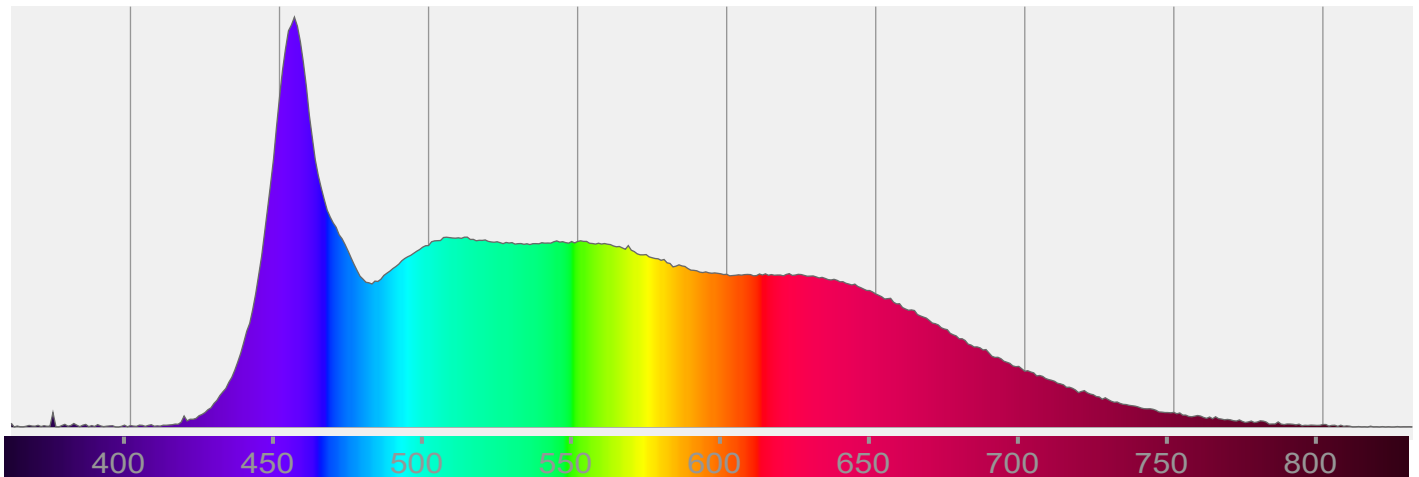

Light efficiency:

Light quality:

Color temperature:

Output: 785 lm

Peak: 266 cd

Power: 9,6 W

PF: 1,0

Product name:

Flex Stripe 24V, 19.2W, 2200K_5700K, CRI90, 60LED, IP20, 10mm #1

Item number:

E10080

Description:

Spectra

120°

Dominante Wellenlänge: 625 und 456

TM-30: 90,1

CRI: 92,9 (R1-R8)

Light efficiency:

Light quality:

Color temperature:

Output: 878 lm

Peak: 290 cd

Power: 9,6 W

PF: 1,0

Product name:
**Flex Stripe 24V, 19.2W,
2200K_5700K, CRI90, 60LED, IP20,
10mm, #2**
Item number:
E10080
Description:

Spectra

Dominante Wellenlänge: 455 und 513

TM-30: 89,9

CRI: 94,6 (R1-R8)