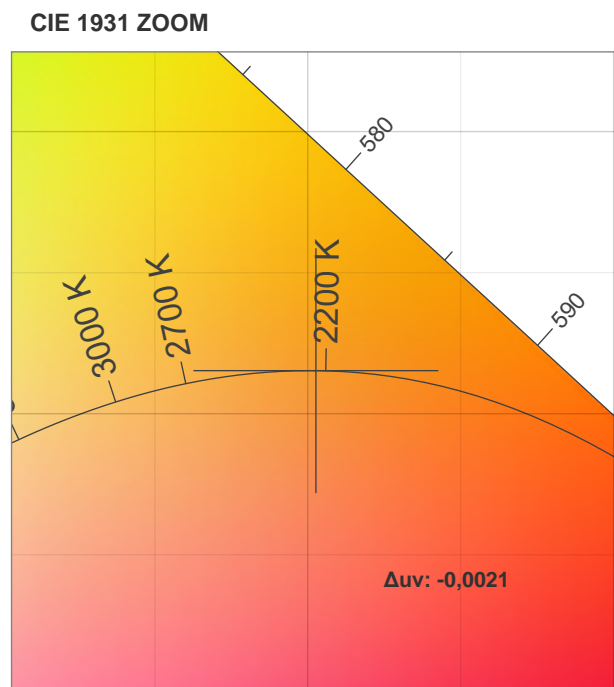

Light efficiency:

Light quality:

Color temperature:

Output: 785 lm

Peak: 266 cd

Power: 9,6 W

PF: 1,0

Product name:

Flex Stripe 24V, 19.2W, 2200K_5700K, CRI90, 60LED, IP20, 10mm #1

Item number:

E10080

Description:

Spectra

120°

Dominante Wellenlänge: 625 und 456

TM-30: 90,1

CRI: 92,9 (R1-R8)

Light efficiency:

Light quality:

Color temperature:

Output: 878 lm

Peak: 290 cd

Power: 9,6 W

PF: 1,0

Product name:
**Flex Stripe 24V, 19.2W,
2200K_5700K, CRI90, 60LED, IP20,
10mm, #2**
Item number:
E10080
Description:

Spectra

Dominante Wellenlänge: 455 und 513

TM-30: 89,9

CRI: 94,6 (R1-R8)