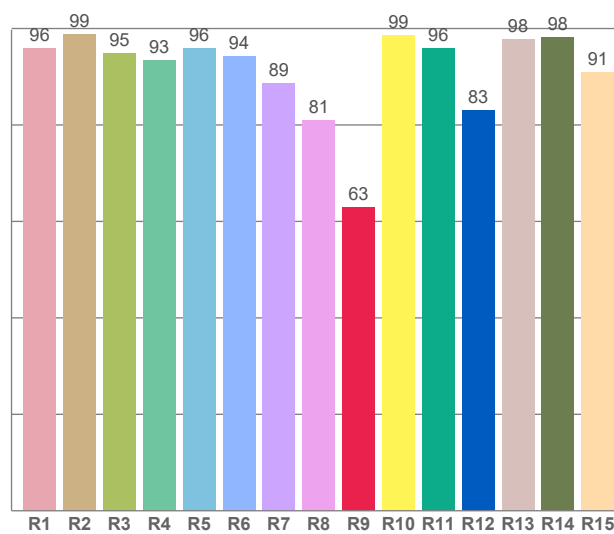

Light efficiency:

Light quality:

Color temperature:

Output: 785 lm

Peak: 266 cd

Power: 9,6 W

PF: 1,0

Product name:

Flex Stripe 24V, 19.2W, 2200K_5700K, CRI90, 60LED, IP20, 10mm #1

Item number:

E10080

Description:

Spectra

120°

Dominante Wellenlänge: 625 und 456

TM-30: 90,1

CRI: 92,9 (R1-R8)

Light efficiency:

Light quality:

Color temperature:

Output: 878 lm

Peak: 290 cd

Power: 9,6 W

PF: 1,0

Product name:
**Flex Stripe 24V, 19.2W,
2200K_5700K, CRI90, 60LED, IP20,
10mm, #2**
Item number:
E10080
Description:

Spectra

Dominante Wellenlänge: 455 und 513

TM-30: 89,9

CRI: 94,6 (R1-R8)