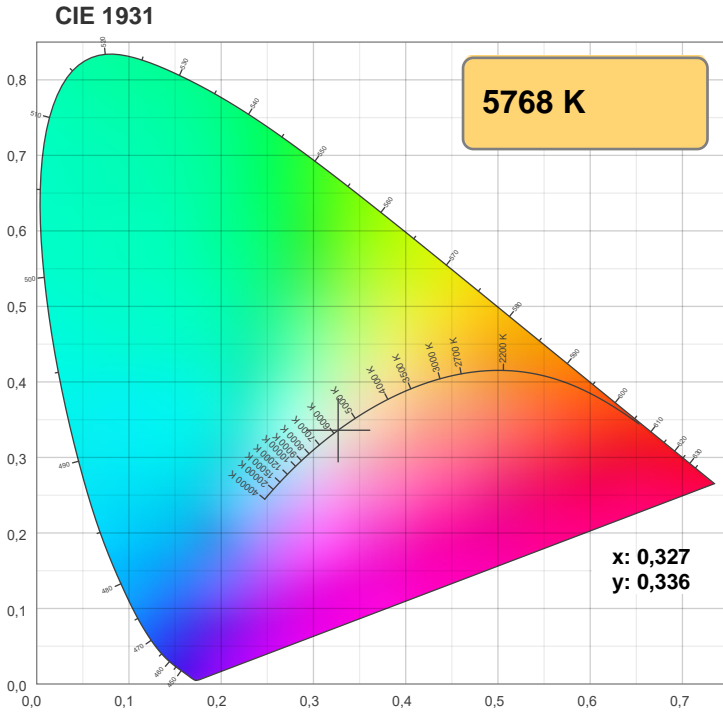

Light efficiency:

Light quality:

Color temperature:

Output: 785 lm

Peak: 266 cd

Power: 9,6 W

PF: 1,0

Product name:

Flex Stripe 24V, 19.2W, 2200K_5700K, CRI90, 60LED, IP20, 10mm #1

Item number:

E10080

Description:

Spectra

120°

Dominante Wellenlänge: 625 und 456

TM-30: 90,1

CRI: 92,9 (R1-R8)

Light efficiency:

Light quality:

Color temperature:

Output: 878 lm

Peak: 290 cd

Power: 9,6 W

PF: 1,0

Product name:
**Flex Stripe 24V, 19.2W,
2200K_5700K, CRI90, 60LED, IP20,
10mm, #2**
Item number:
E10080
Description:

Spectra

Dominante Wellenlänge: 455 und 513

TM-30: 89,9

CRI: 94,6 (R1-R8)