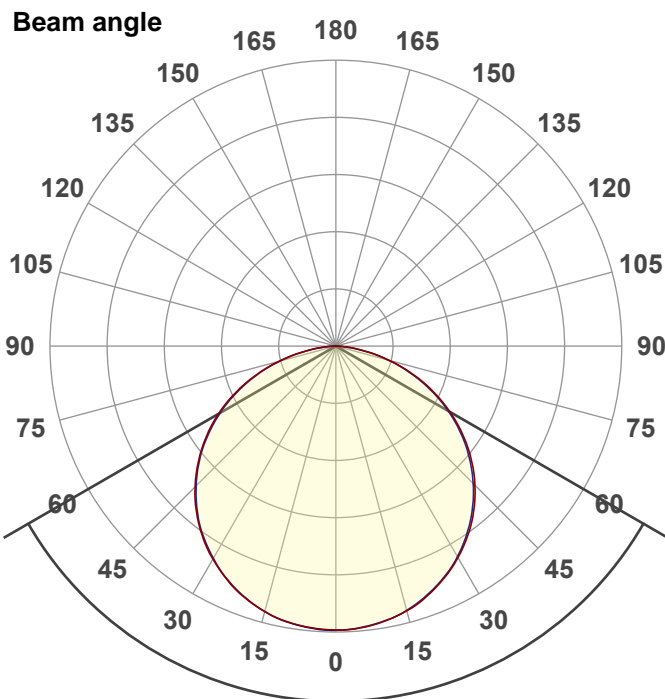

Light efficiency:

Light quality:

Color temperature:

Output: 785 lm

Peak: 266 cd

Power: 9,6 W

PF: 1,0

Product name:

Flex Stripe 24V, 19.2W, 2200K_5700K, CRI90, 60LED, IP20, 10mm #1

Item number:

E10080

Description:

Spectra

120°

Dominante Wellenlänge: 625 und 456

TM-30: 90,1

CRI: 92,9 (R1-R8)

Light efficiency:

Light quality:

Color temperature:

Output: 878 lm

Peak: 290 cd

Power: 9,6 W

PF: 1,0

Product name:
**Flex Stripe 24V, 19.2W,
2200K_5700K, CRI90, 60LED, IP20,
10mm, #2**
Item number:
E10080
Description:

Spectra

Dominante Wellenlänge: 455 und 513

TM-30: 89,9

CRI: 94,6 (R1-R8)