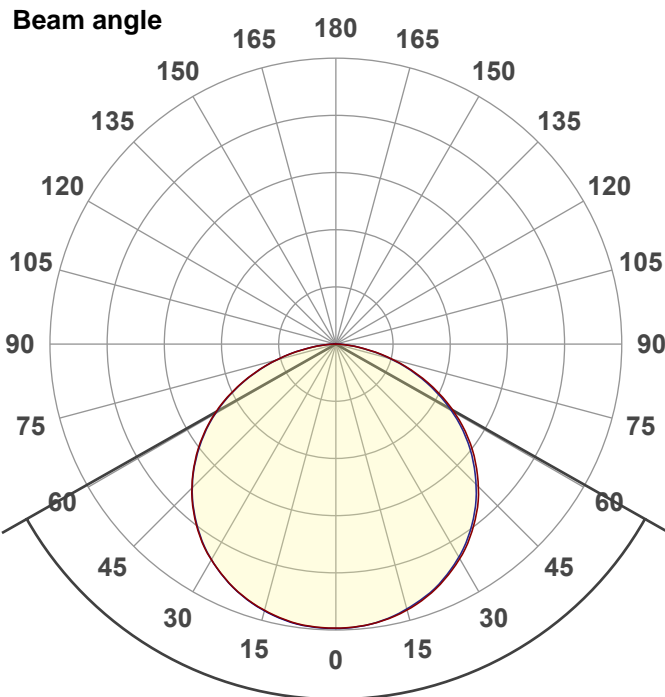

Light efficiency:

Light quality:

Color temperature:

Output: 785 lm

Peak: 266 cd

Power: 9,6 W

PF: 1,0

Product name:

Flex Stripe 24V, 19.2W, 2200K_5700K, CRI90, 60LED, IP20, 10mm #1

Item number:

E10080

Description:

Spectra

120°

Dominante Wellenlänge: 625 und 456

TM-30: 90,1

CRI: 92,9 (R1-R8)

Light efficiency:

Light quality:

Color temperature:

Output: 878 lm

Peak: 290 cd

Power: 9,6 W

PF: 1,0

Product name:
**Flex Stripe 24V, 19.2W,
2200K_5700K, CRI90, 60LED, IP20,
10mm, #2**
Item number:
E10080
Description:

Spectra

Dominante Wellenlänge: 455 und 513

TM-30: 89,9

CRI: 94,6 (R1-R8)