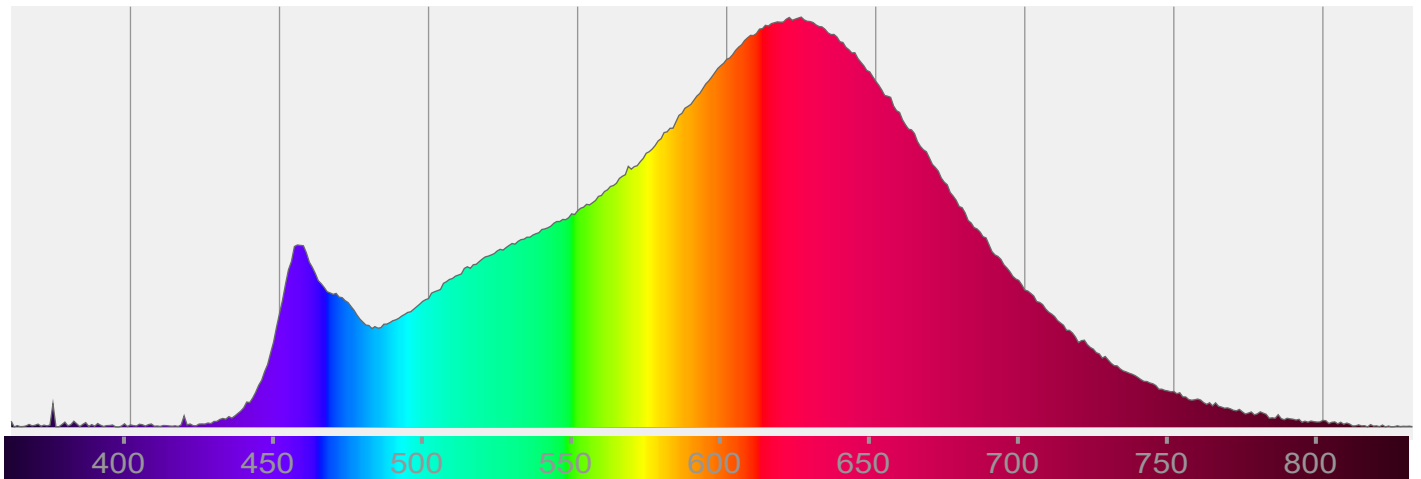

Light efficiency:

Light quality:

Color temperature:

Output: 785 lm

Peak: 266 cd

Power: 9,6 W

PF: 1,0

Product name:

Flex Stripe 24V, 19.2W, 2200K_5700K, CRI90, 60LED, IP20, 10mm #1

Item number:

E10080

Description:

Spectra

120°

Dominante Wellenlänge: 625 und 456

TM-30: 90,1

CRI: 92,9 (R1-R8)

Light efficiency:

Light quality:

Color temperature:

Output: 878 lm

Peak: 290 cd

Power: 9,6 W

PF: 1,0

Product name:
**Flex Stripe 24V, 19.2W,
2200K_5700K, CRI90, 60LED, IP20,
10mm, #2**
Item number:
E10080
Description:

Spectra

Dominante Wellenlänge: 455 und 513

TM-30: 89,9

CRI: 94,6 (R1-R8)