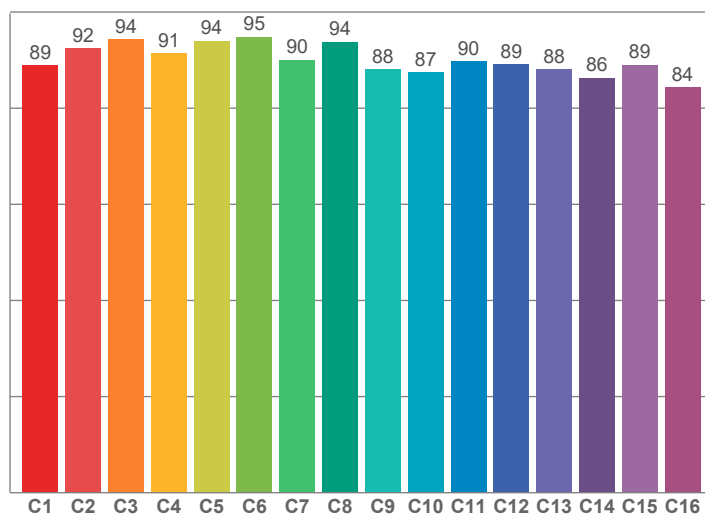

Light efficiency:

Light quality:

Color temperature:

Output: 785 lm

Peak: 266 cd

Power: 9,6 W

PF: 1,0

Product name:

Flex Stripe 24V, 19.2W, 2200K_5700K, CRI90, 60LED, IP20, 10mm #1

Item number:

E10080

Description:

Spectra

120°

Dominante Wellenlänge: 625 und 456

TM-30: 90,1

CRI: 92,9 (R1-R8)

Light efficiency:

Light quality:

Color temperature:

Output: 878 lm

Peak: 290 cd

Power: 9,6 W

PF: 1,0

Product name:
**Flex Stripe 24V, 19.2W,
2200K_5700K, CRI90, 60LED, IP20,
10mm, #2**
Item number:
E10080
Description:

Spectra

Dominante Wellenlänge: 455 und 513

TM-30: 89,9

CRI: 94,6 (R1-R8)