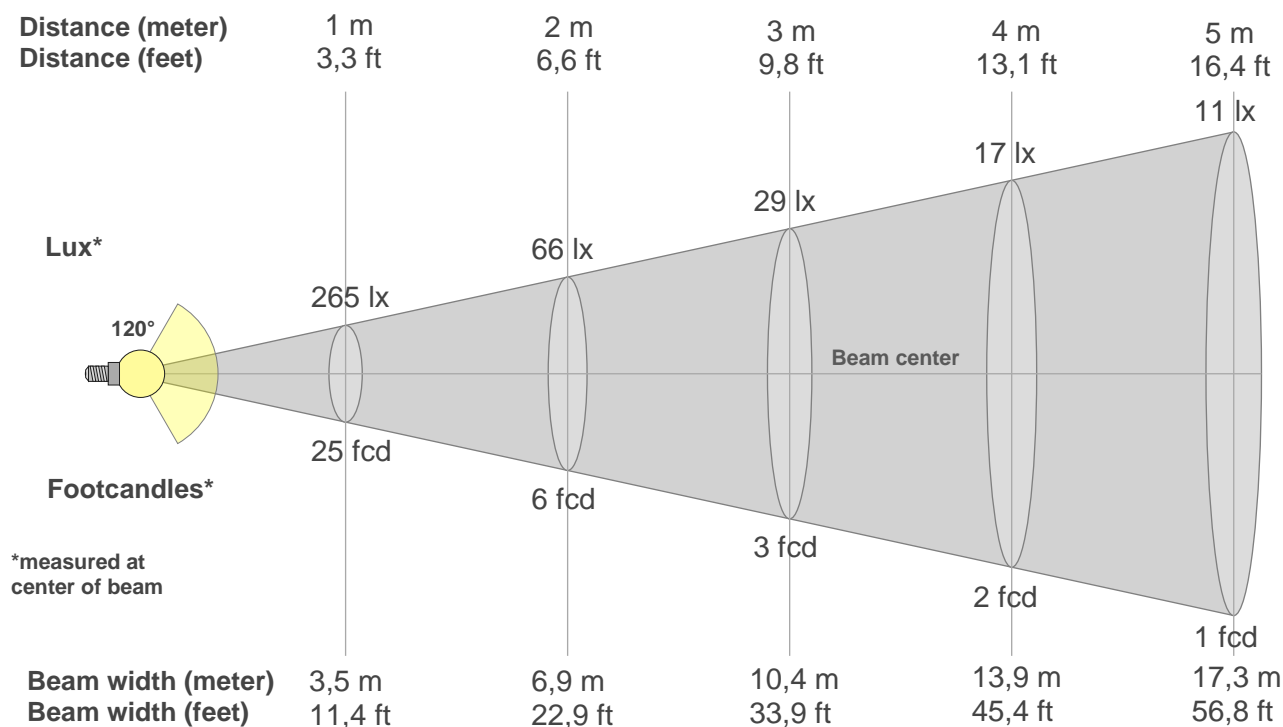

Light efficiency:

Light quality:

Color temperature:

Output: 785 lm

Peak: 266 cd

Power: 9,6 W

PF: 1,0

Product name:

Flex Stripe 24V, 19.2W, 2200K_5700K, CRI90, 60LED, IP20, 10mm #1

Item number:

E10080

Description:

Spectra

120°

Dominante Wellenlänge: 625 und 456

TM-30: 90,1

CRI: 92,9 (R1-R8)

Light efficiency:

Light quality:

Color temperature:

Output: 878 lm

Peak: 290 cd

Power: 9,6 W

PF: 1,0

Product name:
**Flex Stripe 24V, 19.2W,
2200K_5700K, CRI90, 60LED, IP20,
10mm, #2**
Item number:
E10080
Description:

Spectra

Dominante Wellenlänge: 455 und 513

TM-30: 89,9

CRI: 94,6 (R1-R8)