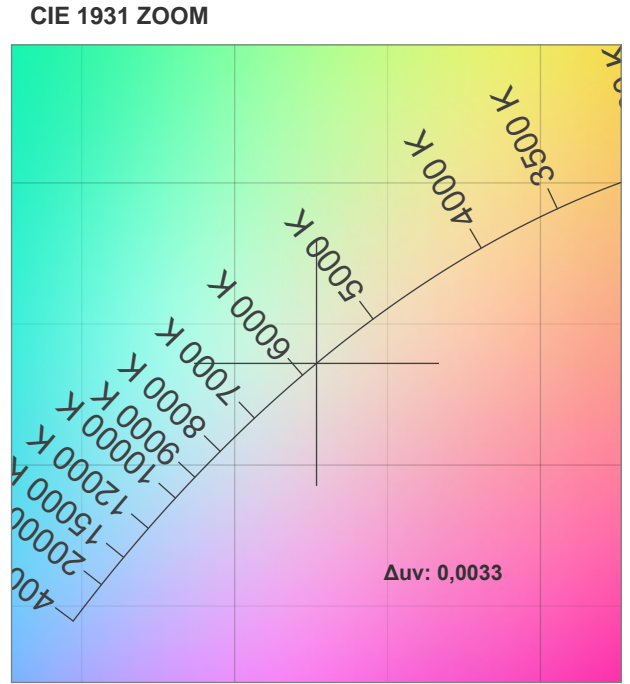

Light efficiency:

Light quality:

Color temperature:

Output: 785 lm

Peak: 266 cd

Power: 9,6 W

PF: 1,0

Product name:

Flex Stripe 24V, 19.2W, 2200K_5700K, CRI90, 60LED, IP20, 10mm #1

Item number:

E10080

Description:

Spectra

120°

Dominante Wellenlänge: 625 und 456

TM-30: 90,1

CRI: 92,9 (R1-R8)

Light efficiency:

Light quality:

Color temperature:

Output: 878 lm

Peak: 290 cd

Power: 9,6 W

PF: 1,0

Product name:
**Flex Stripe 24V, 19.2W,
2200K_5700K, CRI90, 60LED, IP20,
10mm, #2**
Item number:
E10080
Description:

Spectra

Dominante Wellenlänge: 455 und 513

TM-30: 89,9

CRI: 94,6 (R1-R8)