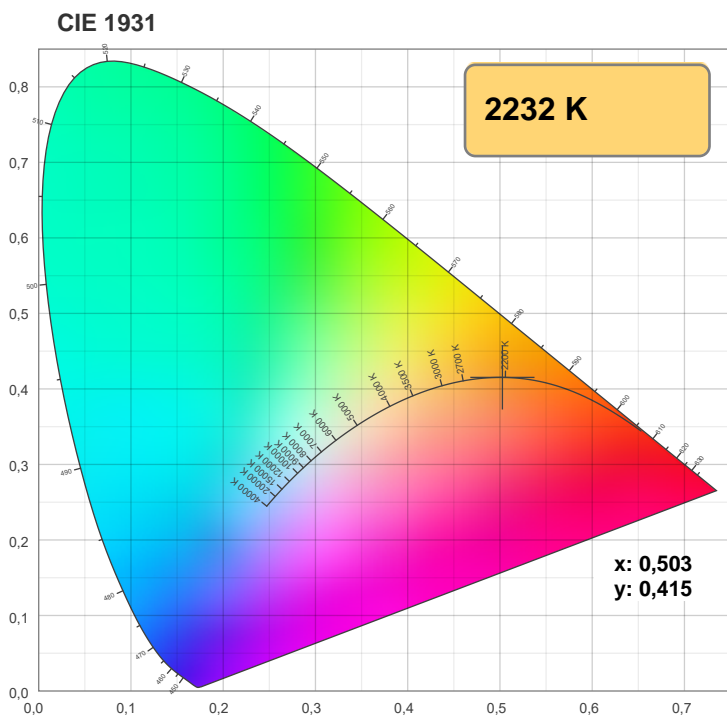

Light efficiency:

Light quality:

Color temperature:

Output: 785 lm

Peak: 266 cd

Power: 9,6 W

PF: 1,0

Product name:

Flex Stripe 24V, 19.2W, 2200K_5700K, CRI90, 60LED, IP20, 10mm #1

Item number:

E10080

Description:

Spectra

120°

Dominante Wellenlänge: 625 und 456

TM-30: 90,1

CRI: 92,9 (R1-R8)

Light efficiency:

Light quality:

Color temperature:

Output: 878 lm

Peak: 290 cd

Power: 9,6 W

PF: 1,0

Product name:
**Flex Stripe 24V, 19.2W,
2200K_5700K, CRI90, 60LED, IP20,
10mm, #2**
Item number:
E10080
Description:

Spectra

Dominante Wellenlänge: 455 und 513

TM-30: 89,9

CRI: 94,6 (R1-R8)